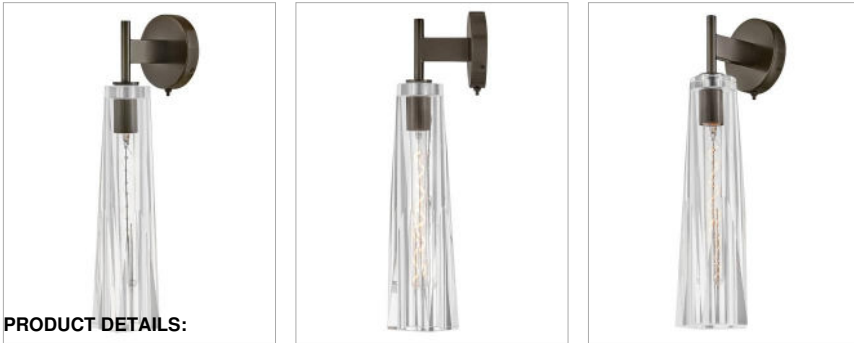

COSETTE

FR31100BX-CL

LARGE SINGLE LIGHT SCONCE

With a dramatic but sleek silhouette and elongated crystal-cut sconce shades, Cosette exudes opulent charm. With two luxurious heavy-cut crystal shade options, smokey gray or clear, both beautifully cast a rich, multi-faceted light pattern. Cosette's sconce includes an elegantly concealed on/off switch, making it perfect for bedrooms and intimate spaces pattern.

DETAILS	
FINISH:	Black Oxide with Clear
MATERIAL:	Steel
GLASS:	Clear Crystal
DIMMABLE:	No

DIMENSIONS	
WIDTH:	5"
HEIGHT:	21"
WEIGHT:	13.9lb
BACK PLATE:	5" Dia.
EXTENSION:	6.8"
TOP TO OUTLET:	2.5"

LIGHT SOURCE	
LIGHT SOURCE:	Socketed
WATTAGE:	1-10w Med. LED, 60w Equiv.
VOLTAGE:	120v

SHIPPING	
CARTON LENGTH:	27.3
CARTON WIDTH:	11.5
CARTON HEIGHT:	11
CARTON WEIGHT:	15.4

PRODUCT DETAILS:

- Mounting hardware is hidden on the back plate to ensure a clean silhouette
- Suitable for use in dry (indoor) locations as defined by NEC and CEC. Meets United States UL Underwriters Laboratories & CSA Canadian Standards Association Product Safety Standards.
- Features On/Off switch
- T9 or T10 bulbs required (not included)
- Classic, elegant lines and timeless details enhance a traditional space