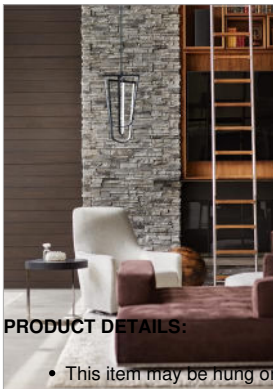

ONYX

FR31037BLK

MEDIUM ADJUSTABLE PENDANT

Onyx makes a sculptural statement with a minimalist frame and discretely hidden LEDs, each lit from within to create a modern work of art. Bold and striking, Onyx casts strong and dimmable light in any space.

DETAILS	
FINISH:	Black*
MATERIAL:	Steel
SLOPE DEGREE:	90
DIMMABLE:	YES - CL TYPE DIMMER (SSL7A)

DIMENSIONS	
WIDTH:	14.5"
HEIGHT:	26.8"
DEPTH:	14.5
WEIGHT:	9.8lb

LIGHT SOURCE	
LIGHT SOURCE:	Integrated LED
LED NAME:	ES-FS2216C
WATTAGE:	70w LED *Included
VOLTAGE:	120v/277v
COLOR TEMP:	3000
LUMENS:	6000
CRI:	94
INCANDESCENT EQUIVALENCY:	6 x 75w
DIMMABLE:	YES - CL TYPE DIMMER (SSL7A)

MOUNTING	
CANOPY:	10" Dia.
LEAD WIRE:	1 X 120"
MAX HEIGHT:	62

SHIPPING	
CARTON LENGTH:	29.1
CARTON WIDTH:	16.9
CARTON HEIGHT:	8.3
CARTON WEIGHT:	12.8

PRODUCT DETAILS:

- This item may be hung on a sloped ceiling
- This fixture includes multiple down stems in various lengths to customize the installation height of the fixture, including one 6" stem and two 12" stems
- Suitable for use in dry (indoor) locations as defined by NEC and CEC. Meets United States UL Underwriters Laboratories & CSA Canadian Standards Association Product Safety Standards.
- Equipped with a 120/277 universal driver. 0-10 dimming.
- LED components carry a 5-year limited warranty
- Bold silhouette with dramatic details creates a modern statement