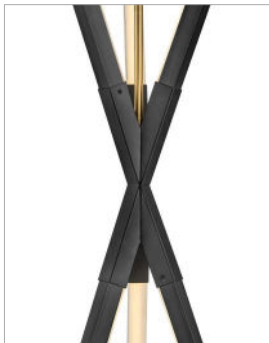

RAE

FR30617BLK

MEDIUM PENDANT

Rae is the ultimate modern marvel. Complete with striking angles that deliver a powerful, sleek silhouette, this pendant is a statement-maker. Rae's Jetted Black or Lacquered Brass arms hold three bars of LED lights while the center boasts a contrasting finish element.

DETAILS	
FINISH:	Black*
MATERIAL:	Steel
GLASS:	Etched Acrylic
SLOPE DEGREE:	90
DIMMABLE:	YES - CL TYPE DIMMER (SSL7A)

DIMENSIONS	
WIDTH:	14.8"
HEIGHT:	39"
WEIGHT:	7lb

LIGHT SOURCE	
LIGHT SOURCE:	Integrated LED
LED NAME:	EDU50W1200
WATTAGE:	38w LED *Included
VOLTAGE:	120v/277v
COLOR TEMP:	3000
LUMENS:	2000
CRI:	90
INCANDESCENT EQUIVALENCY:	2 x 75w
DIMMABLE:	YES - CL TYPE DIMMER (SSL7A)

MOUNTING	
CANOPY:	5" Dia.
LEAD WIRE:	1 X 120"
MAX HEIGHT:	57.5

SHIPPING	
CARTON LENGTH:	19.3
CARTON WIDTH:	14.2
CARTON HEIGHT:	9.1
CARTON WEIGHT:	9.1

PRODUCT DETAILS:

- This item may be hung on a sloped ceiling
- This fixture includes multiple down stems in various lengths to customize the installation height of the fixture, including one 6" stem and two 12" stems
- Suitable for use in dry (indoor) locations as defined by NEC and CEC. Meets United States UL Underwriters Laboratories & CSA Canadian Standards Association Product Safety Standards.
- Equipped with a 120/277 universal driver. 0-10 dimming.
- LED components carry a 5-year limited warranty
- Bold silhouette with dramatic details creates a modern statement