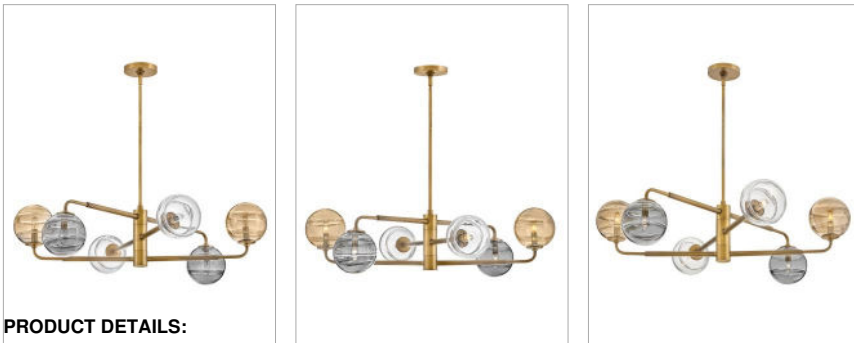

### LARGE ADJUSTABLE SINGLE TIER

Artfully combining unexpected materials and innovative technology, Oberon's ribbed stems and articulating arms in Heritage Brass allow for a tailored, transitional silhouette. Delicate swirls detail spherical shades in amber, clear, and smoke glass.

DETAILS	
FINISH:	Heritage Brass
MATERIAL:	Steel
GLASS:	Multi-Colored Swirl
SLOPE DEGREE:	90
DIMMABLE:	No

DIMENSIONS	
WIDTH:	36.5"
HEIGHT:	10.8"
WEIGHT:	18.2lb

LIGHT SOURCE	
LIGHT SOURCE:	Socketed
WATTAGE:	6-5w Cand. LED, 60w Equiv.
VOLTAGE:	120v

MOUNTING	
CANOPY:	5" Dia.
LEAD WIRE:	1 X 120"
MAX HEIGHT:	42.5

SHIPPING	
CARTON LENGTH:	45.5
CARTON WIDTH:	22.3
CARTON HEIGHT:	13.3
CARTON WEIGHT:	29.2

#### PRODUCT DETAILS:

- This item may be hung on a sloped ceiling
- This fixture includes multiple down stems in various lengths to customize the installation height of the fixture, including one 6" stem and two 12" stems
- Suitable for use in dry (indoor) locations as defined by NEC and CEC. Meets United States UL Underwriters Laboratories & CSA Canadian Standards Association Product Safety Standards.
- Merging the best of traditional and modern elements, with a sophisticated and streamlined silhouette perfect for any space