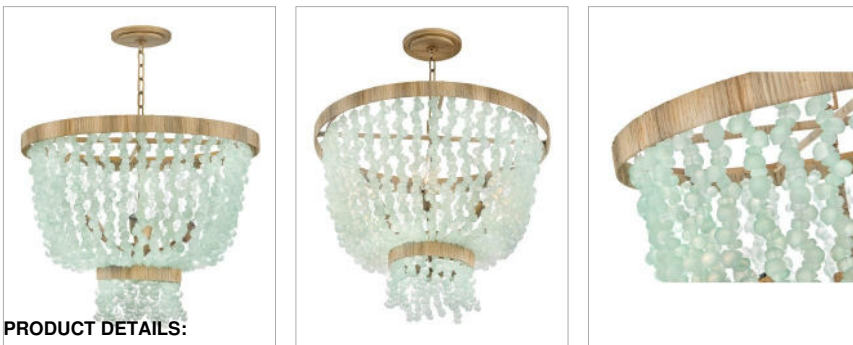

DUNE

FR30206BNG-BG

MEDIUM SINGLE TIER

Dune's bohemian chic design showcases strands of soft sea glass combined with a Burnished Gold finish. The designs blend a sophisticated silhouette with organic elements inspired by sun and surf. Dune infuses any space with timeless, mesmerizing elegance.

| DETAILS | |
|---------------|------------------------------------|
| FINISH: | Burnished Gold with Blue Sea Glass |
| MATERIAL: | Steel |
| GLASS: | Blue Sea Glass |
| SLOPE DEGREE: | 90 |
| DIMMABLE: | No |

| DIMENSIONS | |
|------------|-------|
| WIDTH: | 25" |
| HEIGHT: | 24.3" |
| WEIGHT: | 40lb |

| LIGHT SOURCE | |
|---------------|----------------------------|
| LIGHT SOURCE: | Socketed |
| WATTAGE: | 6-5w Cand. LED, 60w Equiv. |
| VOLTAGE: | 120v |

PRODUCT DETAILS:

- This item may be hung on a sloped ceiling
- Suitable for use in dry (indoor) locations as defined by NEC and CEC. Meets United States UL Underwriters Laboratories & CSA Canadian Standards Association Product Safety Standards.
- Classic, elegant lines and timeless details enhance a traditional space
- Luxurious gold finish with opulent sheen