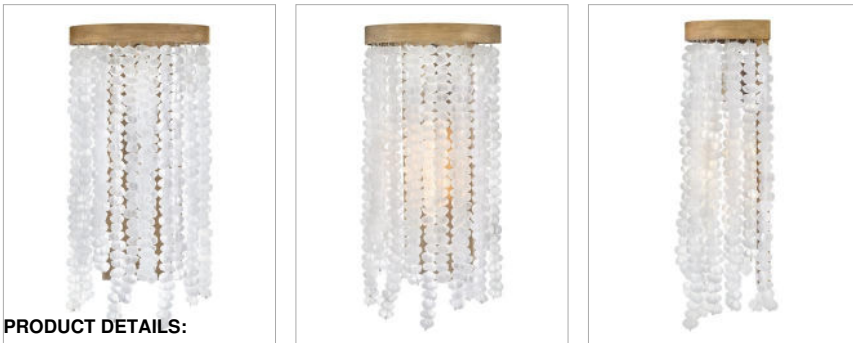

DUNE

FR30200BNG

MEDIUM SINGLE LIGHT SCONCE

Dune's bohemian chic design showcases strands of soft sea glass combined with a Burnished Gold finish. The designs blend a sophisticated silhouette with organic elements inspired by sun and surf. Dune infuses any space with timeless, mesmerizing elegance.

DETAILS	
FINISH:	Burnished Gold
MATERIAL:	Steel
GLASS:	Soft White Sea Glass
DIMMABLE:	No

DIMENSIONS	
WIDTH:	8"
HEIGHT:	16"
WEIGHT:	8.5lb
BACK PLATE:	4.5"W X 14"H
EXTENSION:	4.5"
TOP TO OUTLET:	7"

LIGHT SOURCE	
LIGHT SOURCE:	Socketed
WATTAGE:	1-10w Med. LED, 60w Equiv.
VOLTAGE:	120v

SHIPPING	
CARTON LENGTH:	16
CARTON WIDTH:	10
CARTON HEIGHT:	7
CARTON WEIGHT:	9.4

PRODUCT DETAILS:

- Suitable for use in dry (indoor) locations as defined by NEC and CEC. Meets United States UL Underwriters Laboratories & CSA Canadian Standards Association Product Safety Standards.
- Classic, elegant lines and timeless details enhance a traditional space
- Luxurious gold finish with opulent sheen