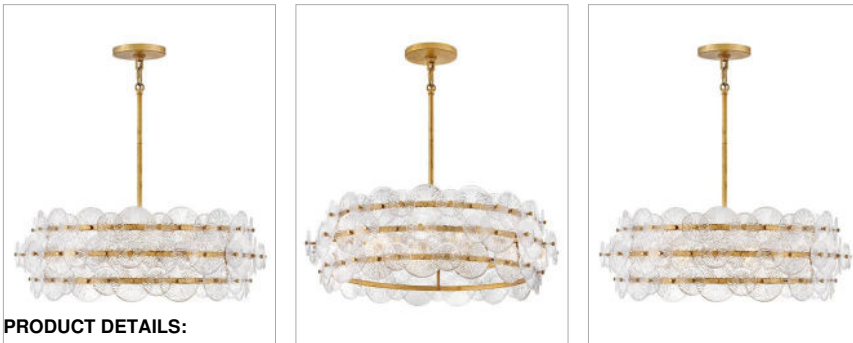

RENE

FR30126DA

MEDIUM DRUM

Rene radiates light through multiple layers of beautiful, pressed glass disks. Rene's signature touch highlights a Distressed Brass finish, evoking both transitional and glam influences.

DETAILS	
FINISH:	Distressed Brass
MATERIAL:	Steel
GLASS:	Clear Pressed
SLOPE DEGREE:	90
DIMMABLE:	No

DIMENSIONS	
WIDTH:	28.5"
HEIGHT:	10.5"
WEIGHT:	52.9lb

LIGHT SOURCE	
LIGHT SOURCE:	Socketed
WATTAGE:	6-14w Med. LED, 100w Equiv.
VOLTAGE:	120v

MOUNTING	
CANOPY:	6.5 Dia.
LEAD WIRE:	1 X 144"
MAX HEIGHT:	44

SHIPPING	
CARTON LENGTH:	33.5
CARTON WIDTH:	33.5
CARTON HEIGHT:	10.3
CARTON WEIGHT:	44

PRODUCT DETAILS:

- This item may be hung on a sloped ceiling
- This fixture includes multiple down stems in various lengths to customize the installation height of the fixture, including one 6" stem and two 12" stems
- Fixture weighs over 50lbs. Must be supported independently of the outlet box unless the outlet box is UL listed for the appropriate weight.
- Suitable for use in dry (indoor) locations as defined by NEC and CEC. Meets United States UL Underwriters Laboratories & CSA Canadian Standards Association Product Safety Standards.
- Merging the best of traditional and modern elements, with a sophisticated and streamlined silhouette perfect for any space