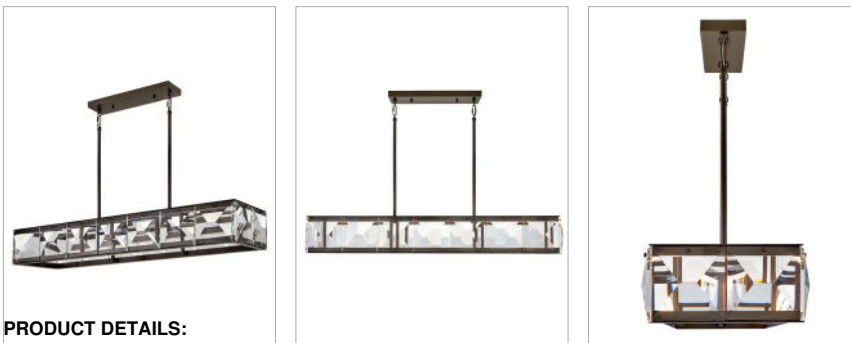

JOLIE

FR30106BX

MEDIUM LED LINEAR

Jolie is a unique blend of sophistication, style, and technology. Integrated LEDs are sleekly concealed within gleaming Heritage Brass rings at the top and bottom of the design. Robust blocks of faceted crystal radiate with light, creating a transfixing silhouette while providing outstanding illumination.

DETAILS	
FINISH:	Black Oxide
MATERIAL:	Steel
GLASS:	Faceted Clear Crystal
SLOPE DEGREE:	90
DIMMABLE:	YES - CL TYPE DIMMER (SSL7A)

DIMENSIONS	
WIDTH:	45.3"
HEIGHT:	6.8"
DEPTH:	14
WEIGHT:	52lb

LIGHT SOURCE	
LIGHT SOURCE:	Integrated LED
LED NAME:	(4) E491LSEG-2
WATTAGE:	72w LED *Included
VOLTAGE:	120v
COLOR TEMP:	3000
CRI:	92
INCANDESCENT EQUIVALENCY:	12 x 60w
DIMMABLE:	YES - CL TYPE DIMMER (SSL7A)

MOUNTING	
CANOPY:	4.5"W X 16.5"L
LEAD WIRE:	1 X 120"
MAX HEIGHT:	41

SHIPPING	
CARTON LENGTH:	47.8
CARTON WIDTH:	22.5
CARTON HEIGHT:	11.3
CARTON WEIGHT:	62.7

PRODUCT DETAILS:

- This fixture includes multiple down stems in various lengths to customize the installation height, including two 6" stems and four 12" stems
- Fixture weighs over 50lbs. Must be supported independently of the outlet box unless the outlet box is UL listed for the appropriate weight.
- Suitable for use in dry (indoor) locations as defined by NEC and CEC. Meets United States UL Underwriters Laboratories & CSA Canadian Standards Association Product Safety Standards.
- Equipped with a 120/277 universal driver. 0-10 dimming.
- LED components carry a 5-year limited warranty
- Merging the best of traditional and modern elements, with a sophisticated and streamlined silhouette perfect for any space

HINKLEY

HINKLEY
33000 Pin Oak Parkway
Avon Lake, OH 44012

PHONE: (440) 653-5500
Toll Free: 1 (800) 446-5539

hinkley.com