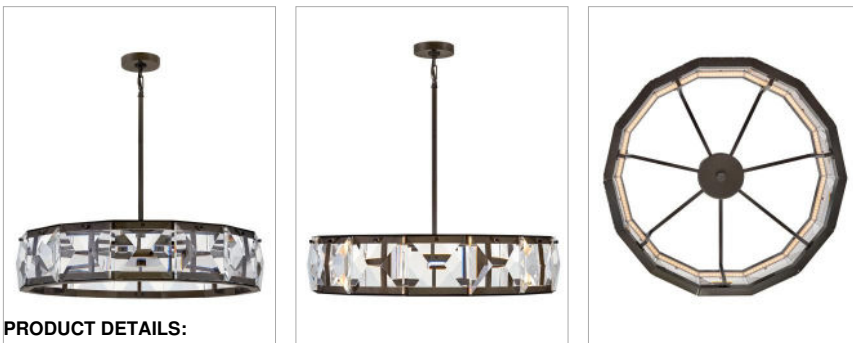

JOLIE

FR30105BX

MEDIUM LED DRUM

Jolie is a unique blend of sophistication, style, and technology. Integrated LEDs are sleekly concealed within gleaming Heritage Brass rings at the top and bottom of the design. Robust blocks of faceted crystal radiate with light, creating a transfixing silhouette while providing outstanding illumination.

DETAILS	
FINISH:	Black Oxide
MATERIAL:	Steel
GLASS:	Faceted Clear Crystal
SLOPE DEGREE:	90
DIMMABLE:	YES - CL TYPE DIMMER (SSL7A)

DIMENSIONS	
WIDTH:	30"
HEIGHT:	6.8"
WEIGHT:	26.4lb

LIGHT SOURCE	
LIGHT SOURCE:	Integrated LED
LED NAME:	(2) E491LSEG-1A
WATTAGE:	51w LED *Included
VOLTAGE:	120v
COLOR TEMP:	3000
CRI:	92
INCANDESCENT EQUIVALENCY:	10 x 60w
DIMMABLE:	YES - CL TYPE DIMMER (SSL7A)

MOUNTING	
CANOPY:	5" Dia.
LEAD WIRE:	1 X 120"
MAX HEIGHT:	42.5

SHIPPING	
CARTON LENGTH:	34.7
CARTON WIDTH:	34.7
CARTON HEIGHT:	12.6
CARTON WEIGHT:	49.8

PRODUCT DETAILS:

- This item may be hung on a sloped ceiling
- This fixture includes multiple down stems in various lengths to customize the installation height of the fixture, including one 6" stem and two 12" stems
- Suitable for use in dry (indoor) locations as defined by NEC and CEC. Meets United States UL Underwriters Laboratories & CSA Canadian Standards Association Product Safety Standards.
- Equipped with a 120/277 universal driver. 0-10 dimming.
- LED components carry a 5-year limited warranty
- Merging the best of traditional and modern elements, with a sophisticated and streamlined silhouette perfect for any space