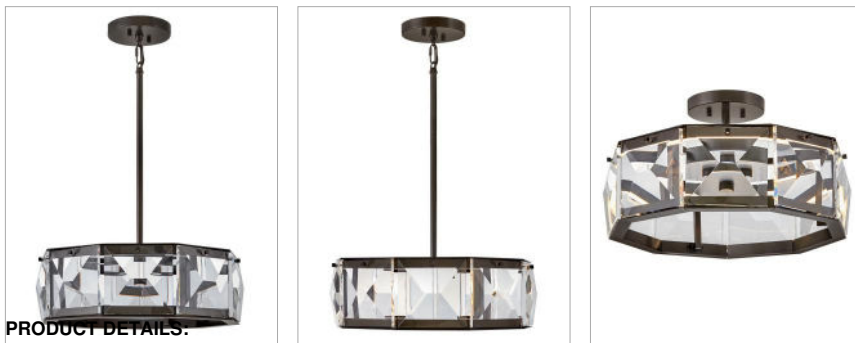

JOLIE

FR30103BX

MEDIUM LED CONVERTIBLE SEMI-FLUSH MOUNT

Jolie is a unique blend of sophistication, style, and technology. Integrated LEDs are sleekly concealed within gleaming Heritage Brass rings at the top and bottom of the design. Robust blocks of faceted crystal radiate with light, creating a transfixing silhouette while providing outstanding illumination.

DETAILS	
FINISH:	Black Oxide
MATERIAL:	Steel
GLASS:	Faceted Clear Crystal
SLOPE DEGREE:	90
DIMMABLE:	YES - CL TYPE DIMMER (SSL7A), 0-10V ON 277VAC

DIMENSIONS	
WIDTH:	19.5"
HEIGHT:	11"
WEIGHT:	27lb

LIGHT SOURCE	
LIGHT SOURCE:	Integrated LED
LED NAME:	(2) E492SEG
WATTAGE:	32w LED *Included
VOLTAGE:	120v
COLOR TEMP:	3000
CRI:	92
INCANDESCENT EQUIVALENCY:	6 x 60w
DIMMABLE:	YES - CL TYPE DIMMER (SSL7A), 0-10V ON 277VAC

MOUNTING	
CANOPY:	6.25" Dia.
LEAD WIRE:	1 X 120"
MAX HEIGHT:	42.5

SHIPPING	
CARTON LENGTH:	25.3
CARTON WIDTH:	22.5
CARTON HEIGHT:	11.5
CARTON WEIGHT:	32.6

PRODUCT DETAILS.

- Suitable for use in dry (indoor) locations as defined by NEC and CEC. Meets United States UL Underwriters Laboratories & CSA Canadian Standards Association Product Safety Standards.
- Equipped with a 120/277 universal driver. 0-10 dimming.
- LED components carry a 5-year limited warranty
- Merging the best of traditional and modern elements, with a sophisticated and streamlined silhouette perfect for any space