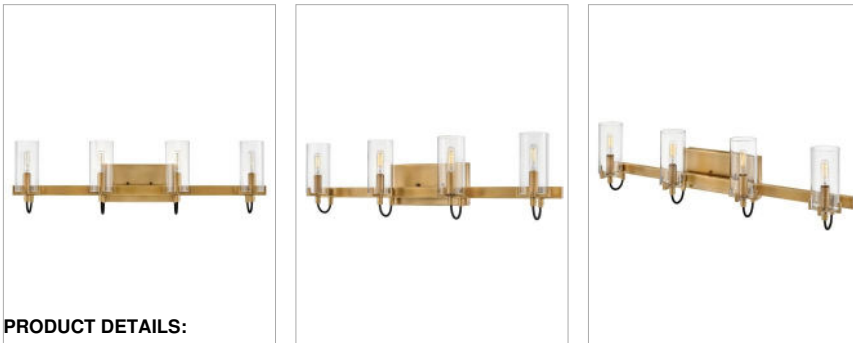

RYDEN

58064HB

LARGE FOUR LIGHT VANITY

A versatile stunner, Ryden is the perfect design to match an array of décors. Its elongated clear glass shade wraps around the bulb, held by heavy cast prongs and a knurled fitter. Available in a variety of finishes, the black fabric cord makes the perfect contrast underneath.

DETAILS	
FINISH:	Heritage Brass
MATERIAL:	Steel
GLASS:	Clear
DIMMABLE:	No

DIMENSIONS	
WIDTH:	30"
HEIGHT:	8.3"
WEIGHT:	4.8lb
BACK PLATE:	7"W X 4.5"H
EXTENSION:	5.5"
TOP TO OUTLET:	4.75"

LIGHT SOURCE	
LIGHT SOURCE:	Socketed
WATTAGE:	4-5w Cand. LED, 60w Equiv.
VOLTAGE:	120v

SHIPPING	
CARTON LENGTH:	32.7
CARTON WIDTH:	7.9
CARTON HEIGHT:	10.6
CARTON WEIGHT:	6.6

PRODUCT DETAILS:

- This fixture must be installed with shades/glass facing up toward the ceiling
- Suitable for use in damp locations as defined by NEC and CEC. Meets United States UL Underwriters Laboratories & CSA Canadian Standards Association Product Safety Standards.
- Shown with T-style bulbs (not included)
- Merging the best of traditional and modern elements, with a sophisticated and streamlined look