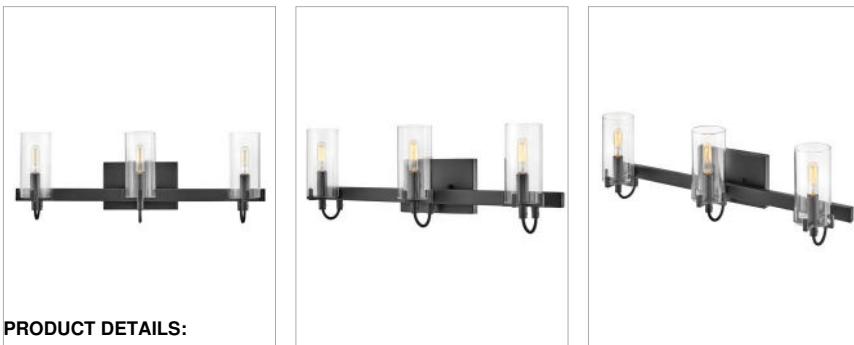

RYDEN

58063BK

MEDIUM THREE LIGHT VANITY

A versatile stunner, Ryden is the perfect design to match an array of décors. Its elongated clear glass shade wraps around the bulb, held by heavy cast prongs and a knurled fitter. Available in a variety of finishes, the black fabric cord makes the perfect contrast underneath.

DETAILS	
FINISH:	Black
MATERIAL:	Steel
GLASS:	Clear
DIMMABLE:	No

DIMENSIONS	
WIDTH:	23"
HEIGHT:	8.3"
WEIGHT:	3.8lb
BACK PLATE:	7"W X 4.5"H
EXTENSION:	5.5"
TOP TO OUTLET:	4.75"

LIGHT SOURCE	
LIGHT SOURCE:	Socketed
WATTAGE:	3-5w Cand. LED, 60w Equiv.
VOLTAGE:	120v

SHIPPING	
CARTON LENGTH:	25.8
CARTON WIDTH:	7.9
CARTON HEIGHT:	10.6
CARTON WEIGHT:	5.4

PRODUCT DETAILS:

- This fixture must be installed with shades/glass facing up toward the ceiling
- Suitable for use in damp locations as defined by NEC and CEC. Meets United States UL Underwriters Laboratories & CSA Canadian Standards Association Product Safety Standards.
- Shown with T-style bulbs (not included)
- Merging the best of traditional and modern elements, with a sophisticated and streamlined look