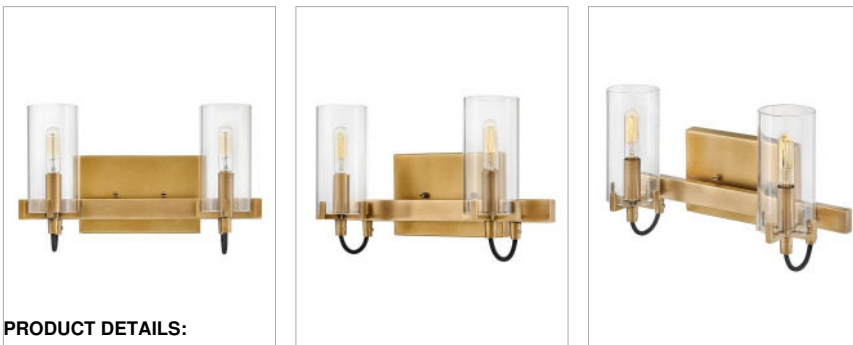

RYDEN

58062HB

SMALL TWO LIGHT VANITY

A versatile stunner, Ryden is the perfect design to match an array of décors. Its elongated clear glass shade wraps around the bulb, held by heavy cast prongs and a knurled fitter. Available in a variety of finishes, the black fabric cord makes the perfect contrast underneath.

DETAILS	
FINISH:	Heritage Brass
MATERIAL:	Steel
GLASS:	Clear
DIMMABLE:	No

DIMENSIONS	
WIDTH:	13.8"
HEIGHT:	8.3"
WEIGHT:	2.8lb
BACK PLATE:	7"W X 4.5"H
EXTENSION:	5.5"
TOP TO OUTLET:	4.75"

LIGHT SOURCE	
LIGHT SOURCE:	Socketed
WATTAGE:	2-5w Cand. LED, 60w Equiv.
VOLTAGE:	120v

SHIPPING	
CARTON LENGTH:	16.3
CARTON WIDTH:	7.9
CARTON HEIGHT:	10.6
CARTON WEIGHT:	3.8

PRODUCT DETAILS:

- This fixture must be installed with shades/glass facing up toward the ceiling
- Suitable for use in damp locations as defined by NEC and CEC. Meets United States UL Underwriters Laboratories & CSA Canadian Standards Association Product Safety Standards.
- T9 or T10 bulbs required (not included)
- Merging the best of traditional and modern elements, with a sophisticated and streamlined look