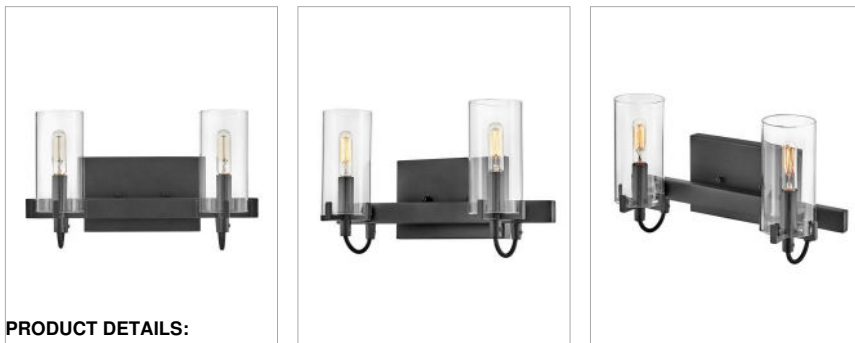

RYDEN

58062BK

SMALL TWO LIGHT VANITY

A versatile stunner, Ryden is the perfect design to match an array of décors. Its elongated clear glass shade wraps around the bulb, held by heavy cast prongs and a knurled fitter. Available in a variety of finishes, the black fabric cord makes the perfect contrast underneath.

DETAILS

FINISH:	Black
MATERIAL:	Steel
GLASS:	Clear
DIMMABLE:	No

DIMENSIONS

WIDTH:	13.8"
HEIGHT:	8.3"
WEIGHT:	2.8lb
BACK PLATE:	7"W X 4.5"H
EXTENSION:	5.5"
TOP TO OUTLET:	4.75"

LIGHT SOURCE

LIGHT SOURCE:	Socketed
WATTAGE:	2-5w Cand. LED, 60w Equiv.
VOLTAGE:	120v

SHIPPING

CARTON LENGTH:	16.3
CARTON WIDTH:	7.9
CARTON HEIGHT:	10.6
CARTON WEIGHT:	3.8

PRODUCT DETAILS:

- This fixture must be installed with shades/glass facing up toward the ceiling
- Suitable for use in damp locations as defined by NEC and CEC. Meets United States UL Underwriters Laboratories & CSA Canadian Standards Association Product Safety Standards.
- Shown with T-style bulbs (not included)
- Merging the best of traditional and modern elements, with a sophisticated and streamlined look