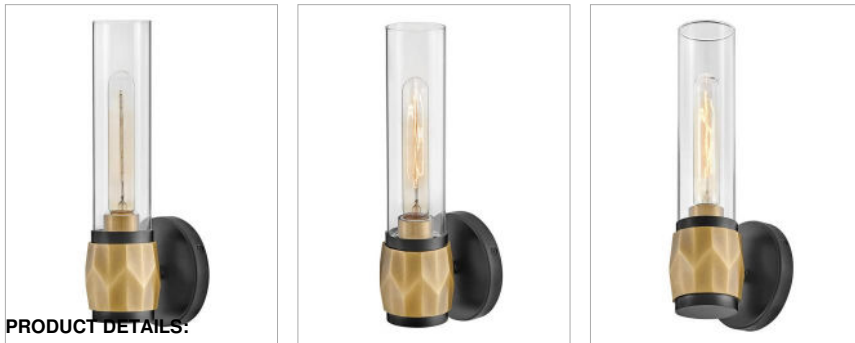

ELLISON

57080BK-HB

MEDIUM SINGLE LIGHT VANITY

Ellison embodies refined elegance. A beautifully faceted die-cast cuff is the centerpiece of the design and pairs beautifully with clear glass and dual finish combinations. Ellison adds the signature finishing touch to interior settings, spanning transitional to updated traditional.

DETAILS

FINISH:	Black
MATERIAL:	Steel
GLASS:	Clear
DIMMABLE:	No

DIMENSIONS

WIDTH:	5"
HEIGHT:	13.5"
WEIGHT:	2.6lb
BACK PLATE:	5" Dia.
EXTENSION:	4.8"
TOP TO OUTLET:	11"

LIGHT SOURCE

LIGHT SOURCE:	Socketed
WATTAGE:	1-10w Med. LED, 60w Equiv.
VOLTAGE:	120v

SHIPPING

CARTON LENGTH:	19.8
CARTON WIDTH:	8.3
CARTON HEIGHT:	8.5
CARTON WEIGHT:	3.7

PRODUCT DETAILS:

- Fixture can be mounted either up or down
- Suitable for use in damp locations as defined by NEC and CEC. Meets United States UL Underwriters Laboratories & CSA Canadian Standards Association Product Safety Standards.
- T9 or T10 bulbs required (not included)
- Merging the best of traditional and modern elements, with a sophisticated and streamlined look