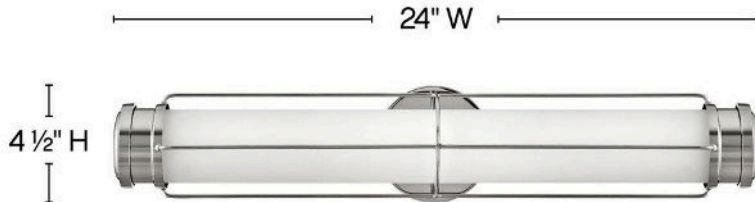

SAYLOR

54302PN

LARGE LED SCONCE

Saylor's classic look epitomizes nautical chic. Etched opal glass, striking cross bars, and bold end caps merge with LED technology without sacrificing timeless appeal. This transitional silhouette can be mounted horizontally or vertically with an Invisimount system. Offered in three finishes, Saylor is sure to add a maritime flair to any space.

DETAILS	
FINISH:	Polished Nickel
MATERIAL:	Steel
GLASS:	Etched Opal
DIMMABLE:	YES - CL TYPE DIMMER (SSL7A)

DIMENSIONS	
WIDTH:	24"
HEIGHT:	4.5"
WEIGHT:	1.8lb
BACK PLATE:	4.5" Dia.
EXTENSION:	5.3"
TOP TO OUTLET:	2.25"

LIGHT SOURCE	
LIGHT SOURCE:	Integrated LED
LED NAME:	E2G24W7WI
WATTAGE:	24w LED *Included
VOLTAGE:	120v
COLOR TEMP:	3000
LUMENS:	2100
CRI:	95
INCANDESCENT EQUIVALENCY:	2 x 75w
DIMMABLE:	YES - CL TYPE DIMMER (SSL7A)

SHIPPING	
CARTON LENGTH:	26.8
CARTON WIDTH:	11.3
CARTON HEIGHT:	7.5
CARTON WEIGHT:	2.6

PRODUCT DETAILS:

- Mounting hardware is hidden on the back plate to ensure a clean silhouette
- Fixture can be mounted vertically
- Fixture can be mounted horizontally.
- Suitable for use in damp locations as defined by NEC and CEC. Meets United States UL Underwriters Laboratories & CSA Canadian Standards Association Product Safety Standards.
- LED components carry a 5-year limited warranty
- Merging the best of traditional and modern elements, with a sophisticated and streamlined look