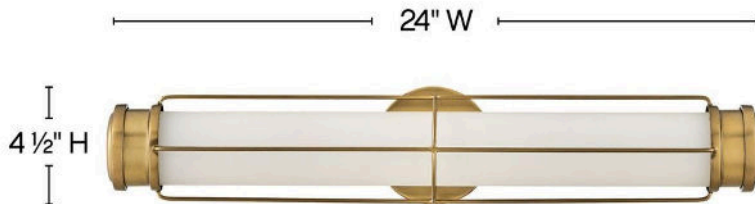

SAYLOR

54302HB

LARGE LED SCONCE

Saylor's classic look epitomizes nautical chic. Etched opal glass, striking cross bars, and bold end caps merge with LED technology without sacrificing timeless appeal. This transitional silhouette can be mounted horizontally or vertically with an Invisimount system. Offered in three finishes, Saylor is sure to add a maritime flair to any space.

DETAILS	
FINISH:	Heritage Brass
MATERIAL:	Steel
GLASS:	Etched Opal
DIMMABLE:	YES - CL TYPE DIMMER (SSL7A)

DIMENSIONS	
WIDTH:	24"
HEIGHT:	4.5"
WEIGHT:	1.8lb
BACK PLATE:	4.5" Dia.
EXTENSION:	5.3"
TOP TO OUTLET:	2.25"

LIGHT SOURCE	
LIGHT SOURCE:	Integrated LED
LED NAME:	E2G24W7WI
WATTAGE:	24w LED *Included
VOLTAGE:	120v
COLOR TEMP:	3000
LUMENS:	2100
CRI:	95
INCANDESCENT EQUIVALENCY:	2 x 75w
DIMMABLE:	YES - CL TYPE DIMMER (SSL7A)

SHIPPING	
CARTON LENGTH:	26.8
CARTON WIDTH:	11.3
CARTON HEIGHT:	7.5
CARTON WEIGHT:	2.6

PRODUCT DETAILS:

- Mounting hardware is hidden on the back plate to ensure a clean silhouette
- Fixture can be mounted vertically
- Fixture can be mounted horizontally.
- Suitable for use in damp locations as defined by NEC and CEC. Meets United States UL Underwriters Laboratories & CSA Canadian Standards Association Product Safety Standards.
- LED components carry a 5-year limited warranty
- Merging the best of traditional and modern elements, with a sophisticated and streamlined look