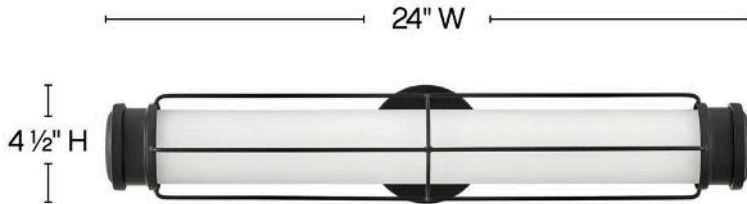

SAYLOR

54302BK

LARGE LED SCONCE

Saylor's classic look epitomizes nautical chic. Etched opal glass, striking cross bars, and bold end caps merge with LED technology without sacrificing timeless appeal. This transitional silhouette can be mounted horizontally or vertically with an Invisimount system. Offered in three finishes, Saylor is sure to add a maritime flair to any space.

DETAILS	
FINISH:	Black
MATERIAL:	Steel
GLASS:	Etched Opal
DIMMABLE:	YES - CL TYPE DIMMER (SSL7A)

DIMENSIONS	
WIDTH:	24"
HEIGHT:	4.5"
WEIGHT:	1.8lb
BACK PLATE:	4.5" Dia.
EXTENSION:	5.3"
TOP TO OUTLET:	2.25"

LIGHT SOURCE	
LIGHT SOURCE:	Integrated LED
LED NAME:	E2G24W7WI
WATTAGE:	24w LED *Included
VOLTAGE:	120v
COLOR TEMP:	3000
LUMENS:	2100
CRI:	95
INCANDESCENT EQUIVALENCY:	2 x 75w
DIMMABLE:	YES - CL TYPE DIMMER (SSL7A)

SHIPPING	
CARTON LENGTH:	26.8
CARTON WIDTH:	11.3
CARTON HEIGHT:	7.5
CARTON WEIGHT:	2.6

PRODUCT DETAILS:

- Mounting hardware is hidden on the back plate to ensure a clean silhouette
- Fixture can be mounted vertically
- Fixture can be mounted horizontally.
- Suitable for use in damp locations as defined by NEC and CEC. Meets United States UL Underwriters Laboratories & CSA Canadian Standards Association Product Safety Standards.
- LED components carry a 5-year limited warranty
- Merging the best of traditional and modern elements, with a sophisticated and streamlined look