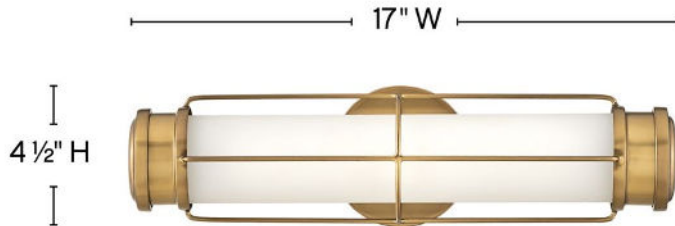

SAYLOR

54300HB

MEDIUM LED SCONCE

Saylor's classic look epitomizes nautical chic. Etched opal glass, striking cross bars, and bold end caps merge with LED technology without sacrificing timeless appeal. This transitional silhouette can be mounted horizontally or vertically with an Invisimount system. Offered in three finishes, Saylor is sure to add a maritime flair to any space.

DETAILS	
FINISH:	Heritage Brass
MATERIAL:	Steel
GLASS:	Etched Opal
DIMMABLE:	YES - CL TYPE DIMMER (SSL7A)

DIMENSIONS	
WIDTH:	17"
HEIGHT:	4.5"
WEIGHT:	1.4lb
BACK PLATE:	4.5" Dia.
EXTENSION:	5.3"
TOP TO OUTLET:	2.25"

LIGHT SOURCE	
LIGHT SOURCE:	Integrated LED
LED NAME:	EL2G16W7W1
WATTAGE:	16w LED *Included
VOLTAGE:	120v
COLOR TEMP:	3000
LUMENS:	1400
CRI:	95
INCANDESCENT EQUIVALENCY:	1 x 100w
DIMMABLE:	YES - CL TYPE DIMMER (SSL7A)

SHIPPING	
CARTON LENGTH:	20
CARTON WIDTH:	11.3
CARTON HEIGHT:	7.5
CARTON WEIGHT:	2.1

PRODUCT DETAILS:

- Mounting hardware is hidden on the back plate to ensure a clean silhouette
- Fixture can be mounted vertically
- Fixture can be mounted horizontally.
- Suitable for use in damp locations as defined by NEC and CEC. Meets United States UL Underwriters Laboratories & CSA Canadian Standards Association Product Safety Standards.
- LED components carry a 5-year limited warranty
- Merging the best of traditional and modern elements, with a sophisticated and streamlined look