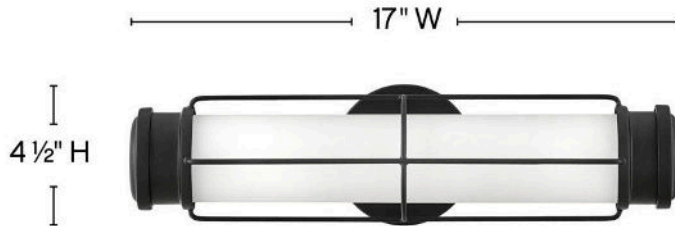

SAYLOR

54300BK

MEDIUM LED SCONCE

Saylor's classic look epitomizes nautical chic. Etched opal glass, striking cross bars, and bold end caps merge with LED technology without sacrificing timeless appeal. This transitional silhouette can be mounted horizontally or vertically with an Invisimount system. Offered in three finishes, Saylor is sure to add a maritime flair to any space.

DETAILS	
FINISH:	Black
MATERIAL:	Steel
GLASS:	Etched Opal
DIMMABLE:	YES - CL TYPE DIMMER (SSL7A)

DIMENSIONS	
WIDTH:	17"
HEIGHT:	4.5"
WEIGHT:	1.4lb
BACK PLATE:	4.5" Dia.
EXTENSION:	5.3"
TOP TO OUTLET:	2.25"

LIGHT SOURCE	
LIGHT SOURCE:	Integrated LED
LED NAME:	EL2G16W7WI
WATTAGE:	16w LED *Included
VOLTAGE:	120v
COLOR TEMP:	3000
LUMENS:	1400
CRI:	95
INCANDESCENT EQUIVALENCY:	1 x 100w
DIMMABLE:	YES - CL TYPE DIMMER (SSL7A)

SHIPPING	
CARTON LENGTH:	20
CARTON WIDTH:	11.3
CARTON HEIGHT:	7.5
CARTON WEIGHT:	2.1

PRODUCT DETAILS:

- Mounting hardware is hidden on the back plate to ensure a clean silhouette
- Fixture can be mounted vertically
- Fixture can be mounted horizontally.
- Suitable for use in damp locations as defined by NEC and CEC. Meets United States UL Underwriters Laboratories & CSA Canadian Standards Association Product Safety Standards.
- LED components carry a 5-year limited warranty
- Merging the best of traditional and modern elements, with a sophisticated and streamlined look