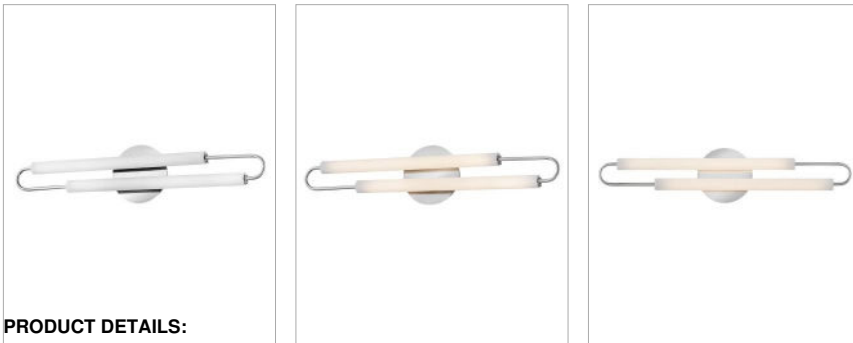

EOS

53860CM

LARGE LED VANITY

Clean and contemporary, Eos is simplicity at its finest with a double dose of style. Offset etched tubes are striking in any finish. Slim and streamlined, Eos makes a dramatic impact whether mounted horizontally or vertically.

DETAILS	
FINISH:	Chrome
MATERIAL:	Steel
GLASS:	Etched
DIMMABLE:	YES - CL TYPE DIMMER (SSL7A)

DIMENSIONS	
WIDTH:	25"
HEIGHT:	5.5"
WEIGHT:	2.5lb
BACK PLATE:	4.75" Dia.
EXTENSION:	3"
TOP TO OUTLET:	12.5"

LIGHT SOURCE	
LIGHT SOURCE:	Integrated LED
LED NAME:	5386XD
WATTAGE:	19w LED *Included
VOLTAGE:	120v
COLOR TEMP:	3000
LUMENS:	1000
CRI:	93
INCANDESCENT EQUIVALENCY:	1 x 75w
DIMMABLE:	YES - CL TYPE DIMMER (SSL7A)

SHIPPING	
CARTON LENGTH:	24
CARTON WIDTH:	7
CARTON HEIGHT:	8
CARTON WEIGHT:	3.5

PRODUCT DETAILS:

- Mounting hardware is hidden on the back plate to ensure a clean silhouette
- Fixture can be mounted either up or down
- Fixture can be mounted vertically
- Fixture can be mounted horizontally.
- Suitable for use in damp locations as defined by NEC and CEC. Meets United States UL Underwriters Laboratories & CSA Canadian Standards Association Product Safety Standards.
- ADA compliant
- LED components carry a 5-year limited warranty
- Bold lines and a clean, minimalist style creates a modern look