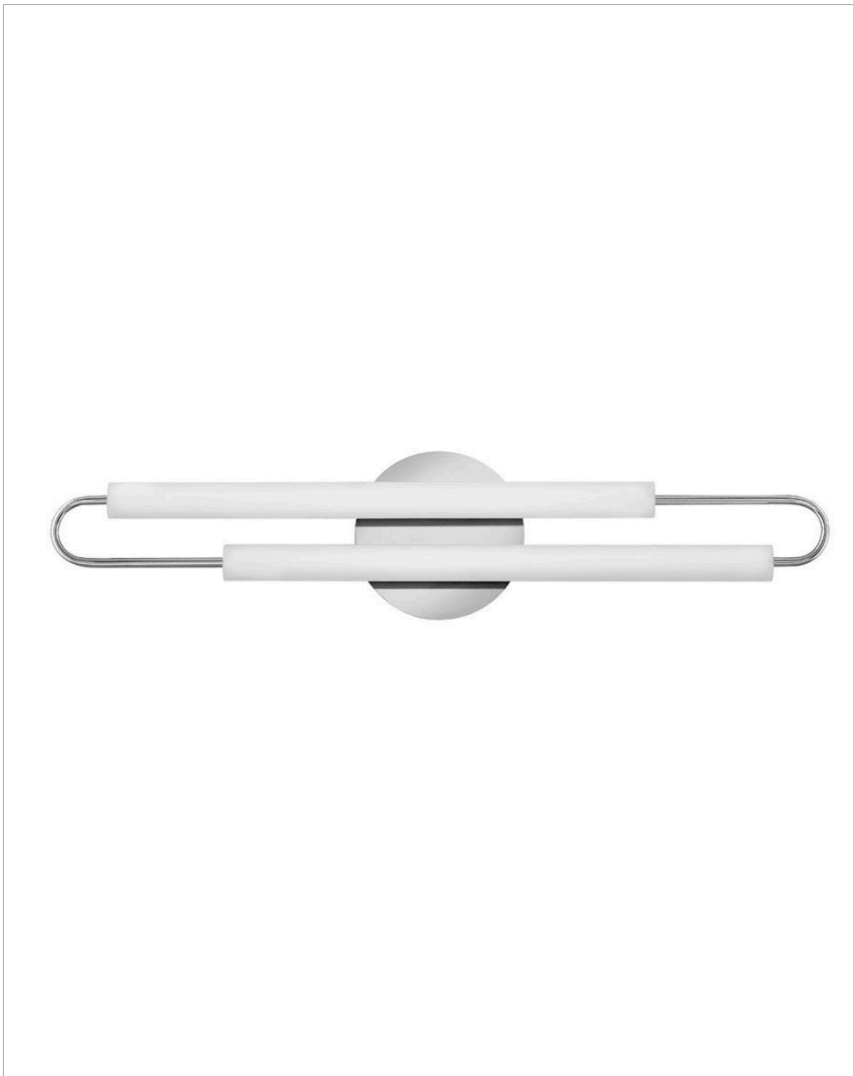

EOS

53860CM

LARGE LED VANITY

Clean and contemporary, Eos is simplicity at its finest with a double dose of style. Offset etched tubes are striking in any finish. Slim and streamlined, Eos makes a dramatic impact whether mounted horizontally or vertically.

DETAILS	
FINISH:	Chrome
MATERIAL:	Steel
GLASS:	Etched
DIMMABLE:	YES - CL TYPE DIMMER (SSL7A)

DIMENSIONS	
WIDTH:	25"
HEIGHT:	5.5"
WEIGHT:	2.5lb
BACK PLATE:	4.75" Dia.
EXTENSION:	3"
TOP TO OUTLET:	12.5"

LIGHT SOURCE	
LIGHT SOURCE:	Integrated LED
LED NAME:	5386XD
WATTAGE:	19w LED *Included
VOLTAGE:	120v
COLOR TEMP:	3000
LUMENS:	1000
CRI:	93
INCANDESCENT EQUIVALENCY:	1 x 75w
DIMMABLE:	YES - CL TYPE DIMMER (SSL7A)

SHIPPING	
CARTON LENGTH:	24
CARTON WIDTH:	7
CARTON HEIGHT:	8
CARTON WEIGHT:	3.5

PRODUCT DETAILS:

- Mounting hardware is hidden on the back plate to ensure a clean silhouette
- Fixture can be mounted either up or down
- Fixture can be mounted vertically
- Fixture can be mounted horizontally.
- Suitable for use in damp locations as defined by NEC and CEC. Meets United States UL Underwriters Laboratories & CSA Canadian Standards Association Product Safety Standards.
- ADA compliant
- LED components carry a 5-year limited warranty
- Bold lines and a clean, minimalist style creates a modern look