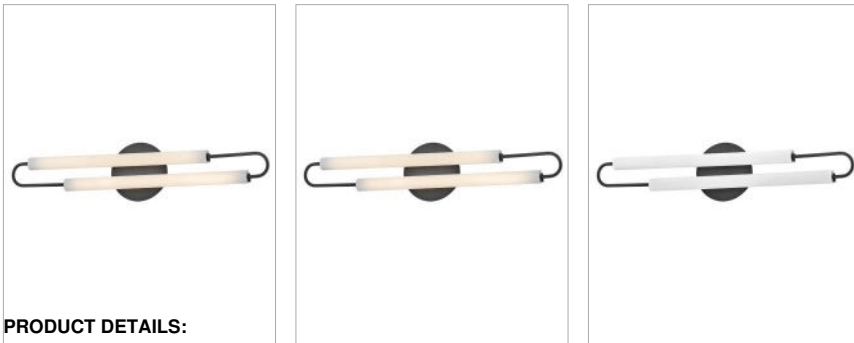

EOS

53860BK

LARGE LED VANITY

Clean and contemporary, Eos is simplicity at its finest with a double dose of style. Offset etched tubes are striking in any finish. Slim and streamlined, Eos makes a dramatic impact whether mounted horizontally or vertically.

DETAILS	
FINISH:	Black
MATERIAL:	Steel
GLASS:	Etched
DIMMABLE:	YES - CL TYPE DIMMER (SSL7A)

DIMENSIONS	
WIDTH:	25"
HEIGHT:	5.5"
WEIGHT:	2.5lb
BACK PLATE:	4.75" Dia.
EXTENSION:	3"
TOP TO OUTLET:	12.5"

LIGHT SOURCE	
LIGHT SOURCE:	Integrated LED
LED NAME:	5386XD
WATTAGE:	19w LED *Included
VOLTAGE:	120v
COLOR TEMP:	3000
LUMENS:	1000
CRI:	93
INCANDESCENT EQUIVALENCY:	1 x 75w
DIMMABLE:	YES - CL TYPE DIMMER (SSL7A)

SHIPPING	
CARTON LENGTH:	24
CARTON WIDTH:	7
CARTON HEIGHT:	8
CARTON WEIGHT:	3.5

PRODUCT DETAILS:

- Mounting hardware is hidden on the back plate to ensure a clean silhouette
- Fixture can be mounted vertically
- Fixture can be mounted horizontally.
- Suitable for use in damp locations as defined by NEC and CEC. Meets United States UL Underwriters Laboratories & CSA Canadian Standards Association Product Safety Standards.
- ADA compliant
- LED components carry a 5-year limited warranty
- Bold lines and a clean, minimalist style creates a modern look