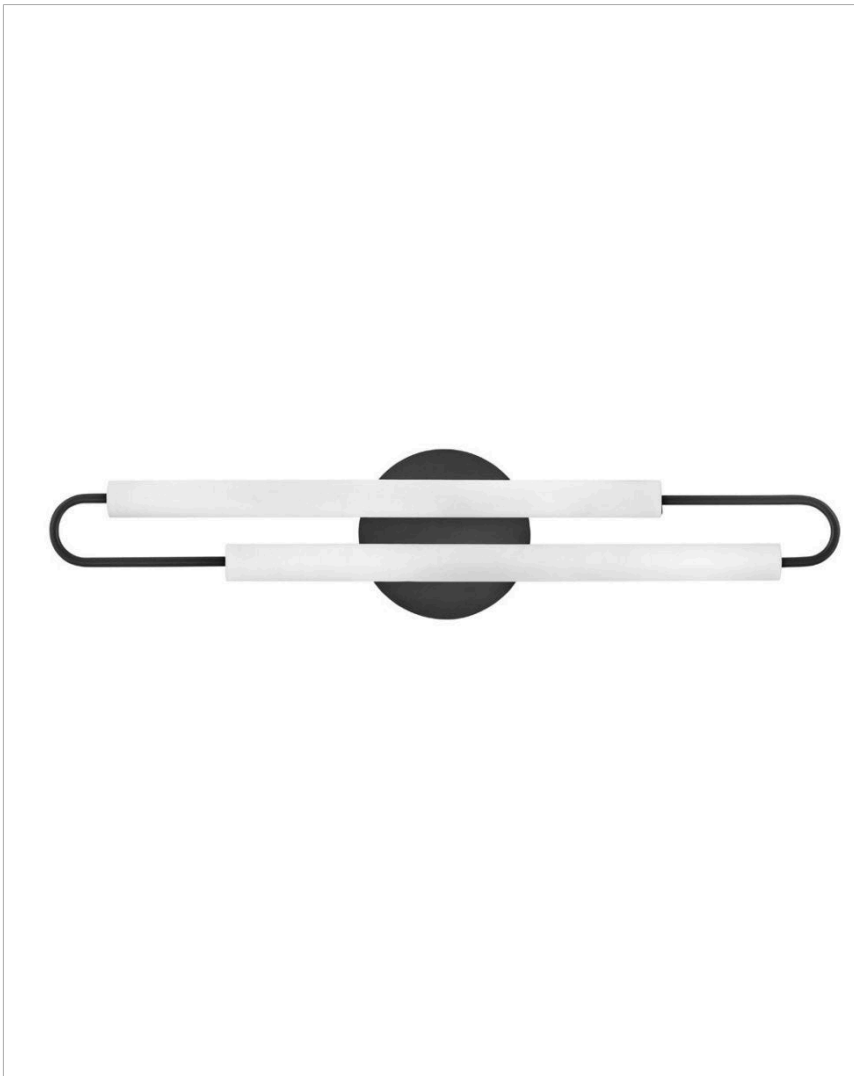

EOS

53860BK

LARGE LED VANITY

Clean and contemporary, Eos is simplicity at its finest with a double dose of style. Offset etched tubes are striking in any finish. Slim and streamlined, Eos makes a dramatic impact whether mounted horizontally or vertically.

DETAILS	
FINISH:	Black
MATERIAL:	Steel
GLASS:	Etched
DIMMABLE:	YES - CL TYPE DIMMER (SSL7A)

DIMENSIONS	
WIDTH:	25"
HEIGHT:	5.5"
WEIGHT:	2.5lb
BACK PLATE:	4.75" Dia.
EXTENSION:	3"
TOP TO OUTLET:	12.5"

LIGHT SOURCE	
LIGHT SOURCE:	Integrated LED
LED NAME:	5386XD
WATTAGE:	19w LED *Included
VOLTAGE:	120v
COLOR TEMP:	3000
LUMENS:	1000
CRI:	93
INCANDESCENT EQUIVALENCY:	1 x 75w
DIMMABLE:	YES - CL TYPE DIMMER (SSL7A)

SHIPPING	
CARTON LENGTH:	24
CARTON WIDTH:	7
CARTON HEIGHT:	8
CARTON WEIGHT:	3.5

PRODUCT DETAILS:

- Mounting hardware is hidden on the back plate to ensure a clean silhouette
- Fixture can be mounted vertically
- Fixture can be mounted horizontally.
- Suitable for use in damp locations as defined by NEC and CEC. Meets United States UL Underwriters Laboratories & CSA Canadian Standards Association Product Safety Standards.
- ADA compliant
- LED components carry a 5-year limited warranty
- Bold lines and a clean, minimalist style creates a modern look