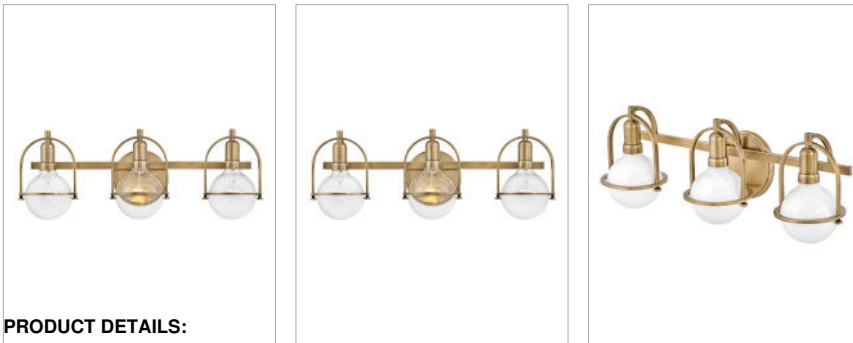

SOMERSET

53773HB

MEDIUM THREE LIGHT VANITY

Chic and elegant, the Somerset collection exudes a quiet and precise sophistication. Subtly fusing modernity with vintage appeal, a streamlined metal yoke and ring best showcases either a white or clear G-style bulb, while understated turned metal knobs add an authentic edge. Offered in Heritage Brass or Black finish.

DETAILS	
FINISH:	Heritage Brass
MATERIAL:	Steel
DIMMABLE:	No

DIMENSIONS	
WIDTH:	25"
HEIGHT:	9"
WEIGHT:	4lb
BACK PLATE:	6" Dia.
EXTENSION:	7.5"
TOP TO OUTLET:	4.75"

LIGHT SOURCE	
LIGHT SOURCE:	Socketed
WATTAGE:	3-14w Med. LED, 100W Equiv.
VOLTAGE:	120v

SHIPPING	
CARTON LENGTH:	27.2
CARTON WIDTH:	7.5
CARTON HEIGHT:	10.2
CARTON WEIGHT:	4.6

PRODUCT DETAILS:

- Mounting hardware is hidden on the back plate to ensure a clean silhouette
- Fixture can be mounted either up or down
- Suitable for use in damp locations as defined by NEC and CEC. Meets United States UL Underwriters Laboratories & CSA Canadian Standards Association Product Safety Standards.
- Ideal for g-style bulbs (not included)
- Merging the best of traditional and modern elements, with a sophisticated and streamlined look