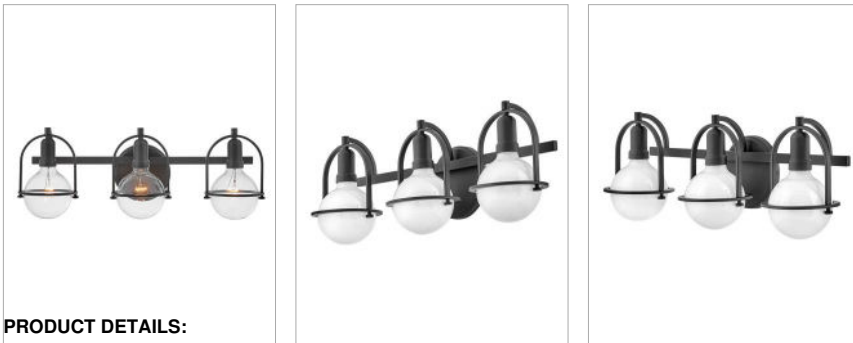

### MEDIUM THREE LIGHT VANITY

Chic and elegant, the Somerset collection exudes a quiet and precise sophistication. Subtly fusing modernity with vintage appeal, a streamlined metal yoke and ring best showcases either a white or clear G-style bulb, while understated turned metal knobs add an authentic edge. Offered in Heritage Brass or Black finish.

DETAILS	
FINISH:	Black
MATERIAL:	Steel
DIMMABLE:	No

DIMENSIONS	
WIDTH:	25"
HEIGHT:	9"
WEIGHT:	4lb
BACK PLATE:	6" Dia.
EXTENSION:	7.5"
TOP TO OUTLET:	4.75"

LIGHT SOURCE	
LIGHT SOURCE:	Socketed
WATTAGE:	3-14w Med. LED, 100W Equiv.
VOLTAGE:	120v

#### PRODUCT DETAILS:

- Mounting hardware is hidden on the back plate to ensure a clean silhouette
- Fixture can be mounted either up or down
- Suitable for use in damp locations as defined by NEC and CEC. Meets United States UL Underwriters Laboratories & CSA Canadian Standards Association Product Safety Standards.
- Ideal for g-style bulbs (not included)
- Merging the best of traditional and modern elements, with a sophisticated and streamlined look