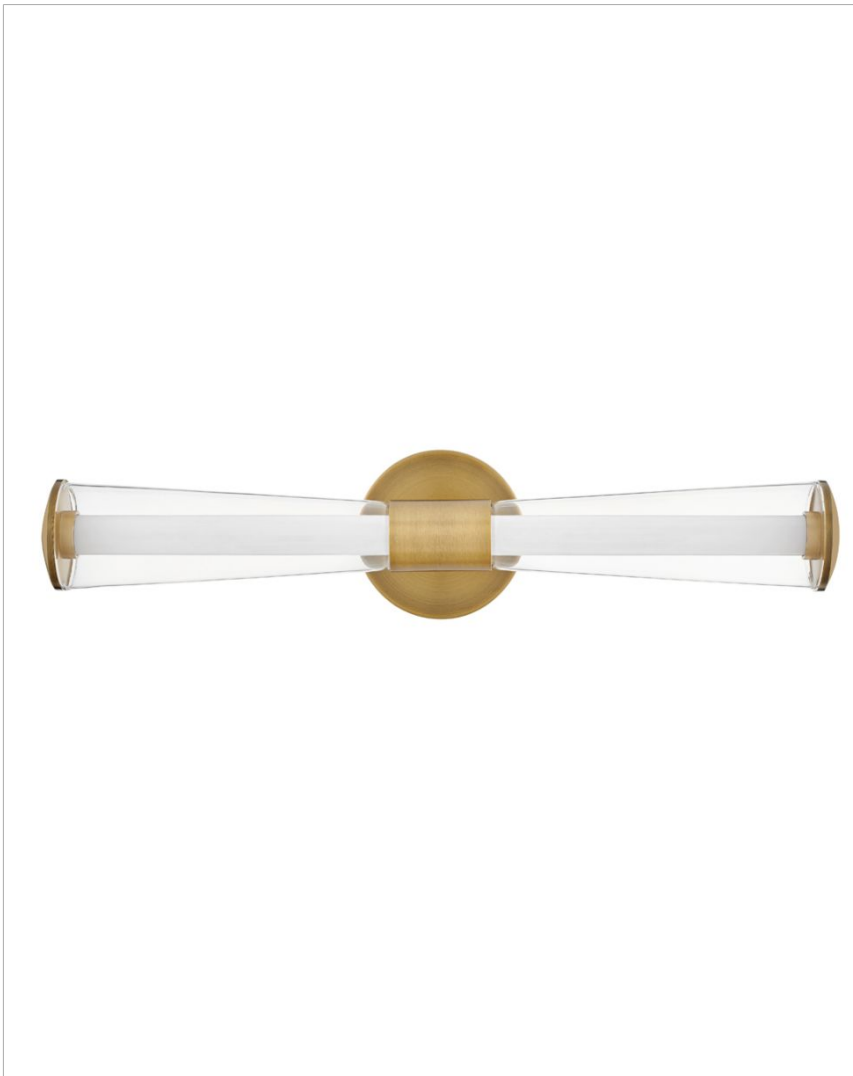

ELIN

53102LCB

LARGE LED VANITY

The centerpiece of Elin's bold and contemporary design is a trumpet-shaped clear outer glass that highlights an integrated LED inner light source. Featuring both conventional and striking elements, Elin is ideal for modern and transitional interiors and available in Black or Lacquered Brass finish options.

DETAILS	
FINISH:	Lacquered Brass
MATERIAL:	Steel
GLASS:	Clear
DIMMABLE:	YES - CL TYPE DIMMER (SSL7A)

DIMENSIONS	
WIDTH:	23"
HEIGHT:	5"
WEIGHT:	3.5lb
BACK PLATE:	5" Dia.
EXTENSION:	5"
TOP TO OUTLET:	2.5"

LIGHT SOURCE	
LIGHT SOURCE:	Integrated LED
LED NAME:	D50060
WATTAGE:	19w LED *Included
VOLTAGE:	120v
COLOR TEMP:	3000
CRI:	90
INCANDESCENT EQUIVALENCY:	1 x 100w
DIMMABLE:	YES - CL TYPE DIMMER (SSL7A)

SHIPPING	
CARTON LENGTH:	25
CARTON WIDTH:	12
CARTON HEIGHT:	7
CARTON WEIGHT:	5

PRODUCT DETAILS:

- Fixture can be mounted vertically
- Suitable for use in damp locations as defined by NEC and CEC. Meets United States UL Underwriters Laboratories & CSA Canadian Standards Association Product Safety Standards.
- Meets California Energy Commission Title regulations/JA8 when using the included LED bulb
- LED components carry a 5-year limited warranty
- Bold lines and a clean, minimalist style creates a modern look