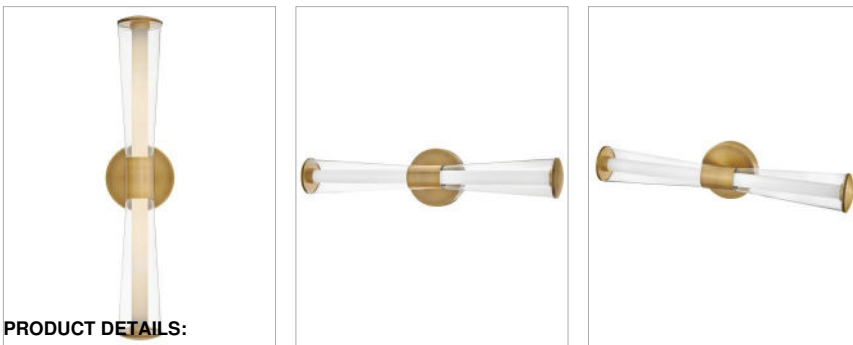

ELIN

53102LCB

LARGE LED VANITY

The centerpiece of Elin's bold and contemporary design is a trumpet-shaped clear outer glass that highlights an integrated LED inner light source. Featuring both conventional and striking elements, Elin is ideal for modern and transitional interiors and available in Black or Lacquered Brass finish options.

DETAILS	
FINISH:	Lacquered Brass
MATERIAL:	Steel
GLASS:	Clear
DIMMABLE:	YES - CL TYPE DIMMER (SSL7A)

DIMENSIONS	
WIDTH:	23"
HEIGHT:	5"
WEIGHT:	3.5lb
BACK PLATE:	5" Dia.
EXTENSION:	5"
TOP TO OUTLET:	2.5"

LIGHT SOURCE	
LIGHT SOURCE:	Integrated LED
LED NAME:	D50060
WATTAGE:	19w LED *Included
VOLTAGE:	120v
COLOR TEMP:	3000
CRI:	90
INCANDESCENT EQUIVALENCY:	1 x 100w
DIMMABLE:	YES - CL TYPE DIMMER (SSL7A)

SHIPPING	
CARTON LENGTH:	25
CARTON WIDTH:	12
CARTON HEIGHT:	7
CARTON WEIGHT:	5

PRODUCT DETAILS:

- Fixture can be mounted vertically
- Suitable for use in damp locations as defined by NEC and CEC. Meets United States UL Underwriters Laboratories & CSA Canadian Standards Association Product Safety Standards.
- Meets California Energy Commission Title regulations/JA8 when using the included LED bulb
- LED components carry a 5-year limited warranty
- Bold lines and a clean, minimalist style creates a modern look