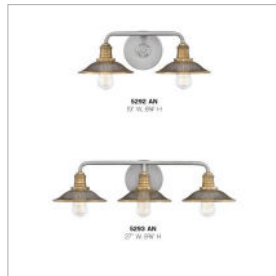

RIGBY

5293AN

THREE LIGHT VANITY

Rigby is inspired by the Americana barn light, reborn as a chic interior retro classic. Features such as cast socket covers, mesh shades, canopy detail and two-tone finish options combine the best in both vintage and industrial design elements.

DETAILS

FINISH:	Antique Nickel
MATERIAL:	Steel
DIMMABLE:	No

DIMENSIONS

WIDTH:	27"
HEIGHT:	8.8"
WEIGHT:	3.3lb
BACK PLATE:	6" Dia.
EXTENSION:	8.8"
TOP TO OUTLET:	3"

LIGHT SOURCE

LIGHT SOURCE:	Socketed
WATTAGE:	3-14w Med. LED, 100W Equiv.
VOLTAGE:	120v

SHIPPING

CARTON LENGTH:	23.5
CARTON WIDTH:	10.3
CARTON HEIGHT:	8.3
CARTON WEIGHT:	5

PRODUCT DETAILS:

- Fixture can be mounted either up or down
- Suitable for use in damp locations as defined by NEC and CEC. Meets United States UL Underwriters Laboratories & CSA Canadian Standards Association Product Safety Standards.
- Ideal for vintage filament bulbs (not included)
- Angular lines, a bold finish, simple shape and sturdy details merge for a robust but pared down industrial design