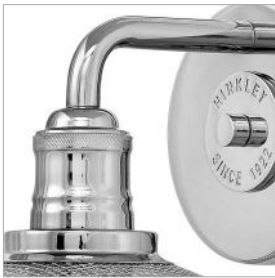

RIGBY

5290PN

SINGLE LIGHT VANITY

Rigby is inspired by the Americana barn light, reborn as a chic interior retro classic. Features such as cast socket covers, mesh shades, canopy detail and two-tone finish options combine the best in both vintage and industrial design elements.

DETAILS

FINISH:	Polished Nickel
MATERIAL:	Steel
DIMMABLE:	No

DIMENSIONS

WIDTH:	8"
HEIGHT:	6.5"
WEIGHT:	1.4lb
BACK PLATE:	5" Dia.
EXTENSION:	8.8"
TOP TO OUTLET:	2.5"

LIGHT SOURCE

LIGHT SOURCE:	Socketed
WATTAGE:	1-14w Med. LED, 100w Equiv.
VOLTAGE:	120v

SHIPPING

CARTON LENGTH:	11
CARTON WIDTH:	10.5
CARTON HEIGHT:	8
CARTON WEIGHT:	4.8

PRODUCT DETAILS:

- Fixture can be mounted either up or down
- Suitable for use in damp locations as defined by NEC and CEC. Meets United States UL Underwriters Laboratories & CSA Canadian Standards Association Product Safety Standards.
- Ideal for vintage filament bulbs (not included)
- Angular lines, a bold finish, simple shape and sturdy details merge for a robust but pared down industrial design