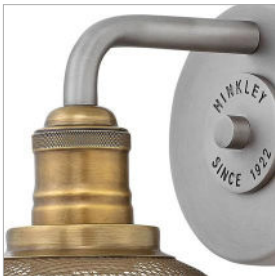

RIGBY

5290AN

SINGLE LIGHT VANITY

Rigby is inspired by the Americana barn light, reborn as a chic interior retro classic. Features such as cast socket covers, mesh shades, canopy detail and two-tone finish options combine the best in both vintage and industrial design elements.

DETAILS

FINISH:	Antique Nickel
MATERIAL:	Steel
DIMMABLE:	No

DIMENSIONS

WIDTH:	8"
HEIGHT:	6.5"
WEIGHT:	1.4lb
BACK PLATE:	5" Dia.
EXTENSION:	8.8"
TOP TO OUTLET:	2.5"

LIGHT SOURCE

LIGHT SOURCE:	Socketed
WATTAGE:	1-14w Med. LED, 100w Equiv.
VOLTAGE:	120v

SHIPPING

CARTON LENGTH:	11
CARTON WIDTH:	10.5
CARTON HEIGHT:	8
CARTON WEIGHT:	4.8

PRODUCT DETAILS:

- Fixture can be mounted either up or down
- Suitable for use in damp locations as defined by NEC and CEC. Meets United States UL Underwriters Laboratories & CSA Canadian Standards Association Product Safety Standards.
- Ideal for vintage filament bulbs (not included)
- Angular lines, a bold finish, simple shape and sturdy details merge for a robust but pared down industrial design