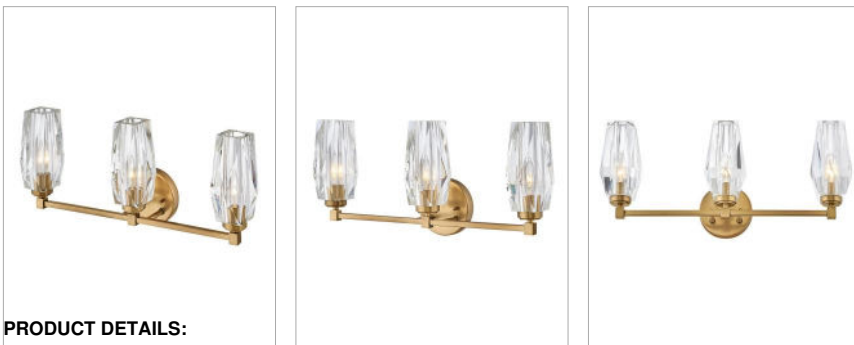

ANA

52483HB

MEDIUM THREE LIGHT VANITY

Ana embodies modern elegance. Faceted heavy cut crystal shades gleam against a Black Oxide or Heritage Brass finish. Like a piece of statement-making jewelry, Ana is the signature finishing touch in any setting.

DETAILS	
FINISH:	Heritage Brass
MATERIAL:	Steel
GLASS:	Faceted Clear Crystal
DIMMABLE:	No

DIMENSIONS	
WIDTH:	23.5"
HEIGHT:	10.3"
WEIGHT:	15.7lb
BACK PLATE:	5.25" Dia.
EXTENSION:	5.5"
TOP TO OUTLET:	7.75"

LIGHT SOURCE	
LIGHT SOURCE:	Socketed
WATTAGE:	3-5w Cand. LED, 60w Equiv.
VOLTAGE:	120v

SHIPPING	
CARTON LENGTH:	29.8
CARTON WIDTH:	12.3
CARTON HEIGHT:	7.5
CARTON WEIGHT:	17.4

PRODUCT DETAILS:

- This fixture must be installed with shades/glass facing up toward the ceiling
- Suitable for use in damp locations as defined by NEC and CEC. Meets United States UL Underwriters Laboratories & CSA Canadian Standards Association Product Safety Standards.
- Striking and glamorous silhouette with luxe details and a rich finish makes a dramatic statement