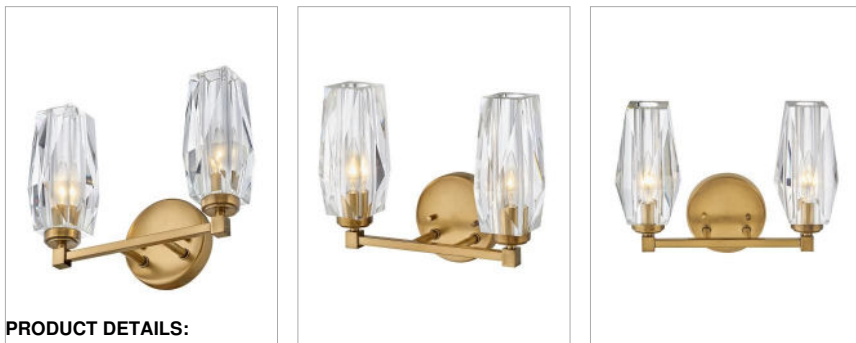

ANA

52482HB

SMALL TWO LIGHT VANITY

Ana embodies modern elegance. Faceted heavy cut crystal shades gleam against a Black Oxide or Heritage Brass finish. Like a piece of statement-making jewelry, Ana is the signature finishing touch in any setting.

DETAILS	
FINISH:	Heritage Brass
MATERIAL:	Steel
GLASS:	Faceted Clear Crystal
DIMMABLE:	No

DIMENSIONS	
WIDTH:	13.8"
HEIGHT:	10.3"
WEIGHT:	10.5lb
BACK PLATE:	5.25" Dia.
EXTENSION:	5.5"
TOP TO OUTLET:	7.75"

LIGHT SOURCE	
LIGHT SOURCE:	Socketed
WATTAGE:	2-5w Cand. LED, 60w Equiv.
VOLTAGE:	120v

SHIPPING	
CARTON LENGTH:	20.5
CARTON WIDTH:	12.3
CARTON HEIGHT:	7.5
CARTON WEIGHT:	11.8

PRODUCT DETAILS:

- This fixture must be installed with shades/glass facing up toward the ceiling
- Suitable for use in damp locations as defined by NEC and CEC. Meets United States UL Underwriters Laboratories & CSA Canadian Standards Association Product Safety Standards.
- Striking and glamorous silhouette with luxe details and a rich finish makes a dramatic statement