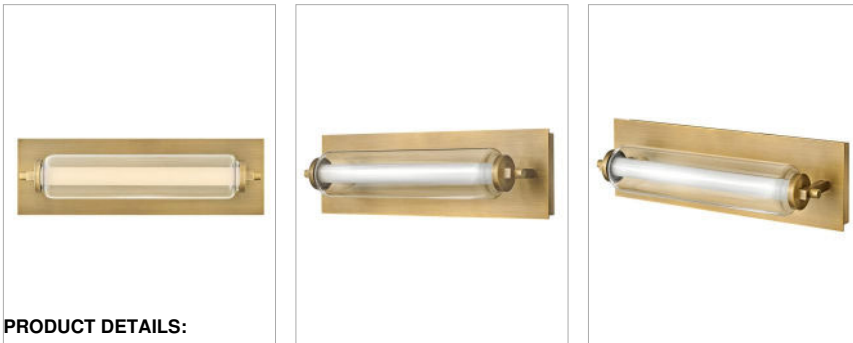

### MEDIUM LED VANITY

Lucien possesses a refined architectural style for updated traditional and transitional interiors. The integrated LED light source is layered within a cylindrical-shaped clear outer glass and is designed to stand out against a Lacquered Brass or Black backplate for a bold, rich, and timeless look. For added customization, this sconce can be mounted horizontally or vertically.

DETAILS	
FINISH:	Lacquered Brass
MATERIAL:	Steel
GLASS:	Clear & Etched Opal
DIMMABLE:	YES - CL TYPE DIMMER (SSL7A)

DIMENSIONS	
WIDTH:	5"
HEIGHT:	16.5"
WEIGHT:	5lb
BACK PLATE:	15.75"W X 4.75"H
EXTENSION:	4.8"
TOP TO OUTLET:	2.5"

LIGHT SOURCE	
LIGHT SOURCE:	Integrated LED
LED NAME:	D50060
WATTAGE:	12w LED *Included
VOLTAGE:	120v
COLOR TEMP:	3000
CRI:	90
INCANDESCENT EQUIVALENCY:	1 x 100w
DIMMABLE:	YES - CL TYPE DIMMER (SSL7A)

SHIPPING	
CARTON LENGTH:	19.5
CARTON WIDTH:	11
CARTON HEIGHT:	8.5
CARTON WEIGHT:	6.7