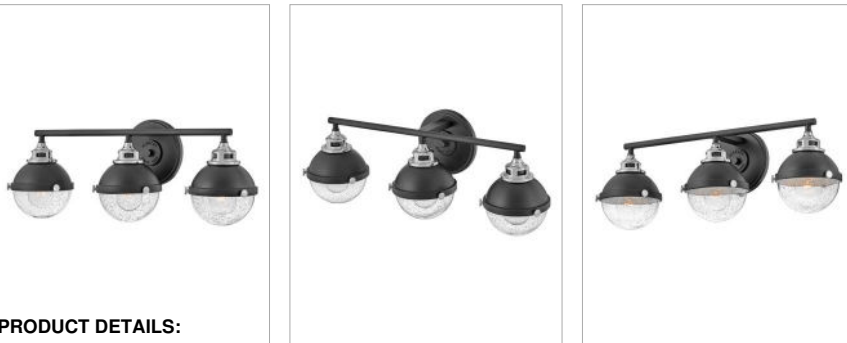

FLETCHER

5173BK-CM

MEDIUM THREE LIGHT VANITY

Fletcher's chic vibe transcends style boundaries. A seamless dome shade features a cast-fitter and an elegant capture ring that secures the clear seeded glass with decorative cast knobs. Spanning vintage to industrial, classic to transitional, Fletcher seamlessly unifies any decor declaration.

DETAILS	
FINISH:	Black
MATERIAL:	Steel
GLASS:	Clear Seedy
DIMMABLE:	No

DIMENSIONS	
WIDTH:	25"
HEIGHT:	8.8"
WEIGHT:	5.5lb
BACK PLATE:	6" Dia.
EXTENSION:	7.5"
TOP TO OUTLET:	3"

LIGHT SOURCE	
LIGHT SOURCE:	Socketed
WATTAGE:	3-8w Med. LED, 100w Equiv.
VOLTAGE:	120v

SHIPPING	
CARTON LENGTH:	27.3
CARTON WIDTH:	10
CARTON HEIGHT:	12
CARTON WEIGHT:	8.1

PRODUCT DETAILS:

- Fixture can be mounted either up or down
- Suitable for use in damp locations as defined by NEC and CEC. Meets United States UL Underwriters Laboratories & CSA Canadian Standards Association Product Safety Standards.
- Ideal for vintage filament bulbs (not included)
- Classic, elegant lines and timeless details enhance a traditional space

HINKLEY

HINKLEY
33000 Pin Oak Parkway
Avon Lake, OH 44012

PHONE: (440) 653-5500
Toll Free: 1 (800) 446-5539

hinkley.com