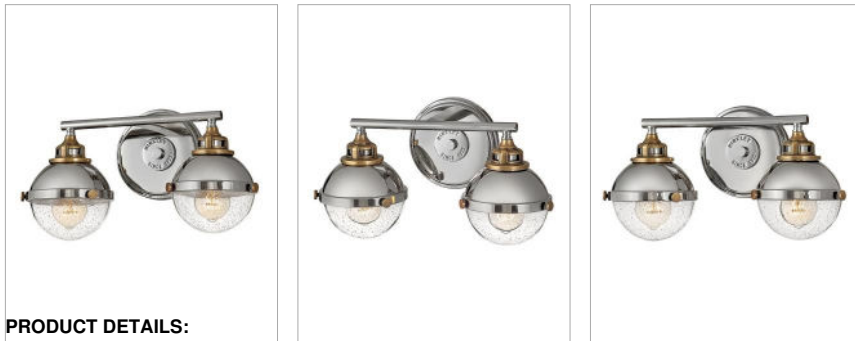

FLETCHER

5172PN

SMALL TWO LIGHT VANITY

Fletcher's chic vibe transcends style boundaries. A seamless dome shade features a cast-fitter and an elegant capture ring that secures the clear seedy glass with decorative cast knobs. Spanning vintage to industrial, classic to transitional, Fletcher seamlessly unifies any decor declaration.

DETAILS

FINISH:	Polished Nickel
MATERIAL:	Steel
GLASS:	Clear Seedy
DIMMABLE:	No

DIMENSIONS

WIDTH:	16"
HEIGHT:	8.8"
WEIGHT:	6lb
BACK PLATE:	6" Dia.
EXTENSION:	7.5"
TOP TO OUTLET:	3"

LIGHT SOURCE

LIGHT SOURCE:	Socketed
WATTAGE:	2-8w Med. LED, 100w Equiv.
VOLTAGE:	120v

SHIPPING

CARTON LENGTH:	17.8
CARTON WIDTH:	10
CARTON HEIGHT:	12
CARTON WEIGHT:	7

PRODUCT DETAILS:

- Fixture can be mounted either up or down
- Suitable for use in damp locations as defined by NEC and CEC. Meets United States UL Underwriters Laboratories & CSA Canadian Standards Association Product Safety Standards.
- Ideal for vintage filament bulbs (not included)
- Classic, elegant lines and timeless details enhance a traditional space