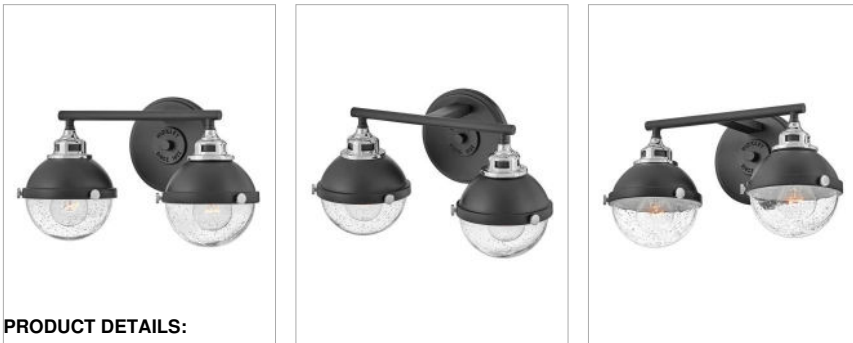

PRODUCT DETAILS:

- Fixture can be mounted either up or down
- Suitable for use in damp locations as defined by NEC and CEC. Meets United States UL Underwriters Laboratories & CSA Canadian Standards Association Product Safety Standards.
- Ideal for vintage filament bulbs (not included)
- Classic, elegant lines and timeless details enhance a traditional space

HINKLEY

HINKLEY
33000 Pin Oak Parkway
Avon Lake, OH 44012

PHONE: (440) 653-5500
Toll Free: 1 (800) 446-5539

hinkley.com