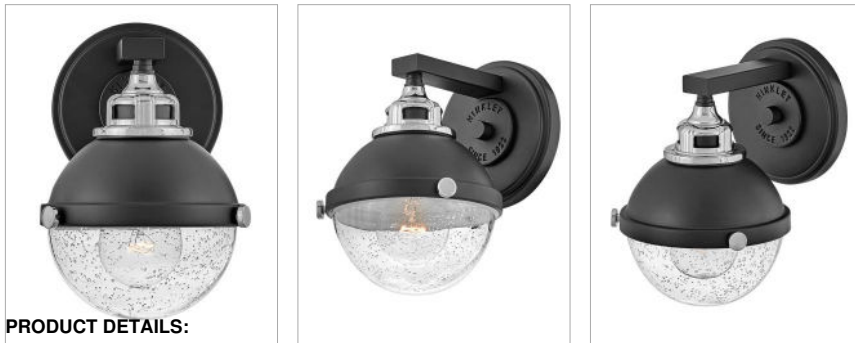

FLETCHER

5170BK-CM

SMALL SINGLE LIGHT VANITY

Fletcher's chic vibe transcends style boundaries. A seamless dome shade features a cast-fitter and an elegant capture ring that secures the clear seeded glass with decorative cast knobs. Spanning vintage to industrial, classic to transitional, Fletcher seamlessly unifies any decor declaration.

DETAILS

FINISH:	Black
MATERIAL:	Steel
GLASS:	Clear Seedy
DIMMABLE:	No

DIMENSIONS

WIDTH:	6.3"
HEIGHT:	8.5"
WEIGHT:	2lb
BACK PLATE:	5" Dia.
EXTENSION:	7.8"
TOP TO OUTLET:	2.5"

LIGHT SOURCE

LIGHT SOURCE:	Socketed
WATTAGE:	1-8w Med. LED, 100w Equiv.
VOLTAGE:	120v

SHIPPING

CARTON LENGTH:	9.5
CARTON WIDTH:	8
CARTON HEIGHT:	11.5
CARTON WEIGHT:	2.6

PRODUCT DETAILS:

- Fixture can be mounted either up or down
- Suitable for use in damp locations as defined by NEC and CEC. Meets United States UL Underwriters Laboratories & CSA Canadian Standards Association Product Safety Standards.
- Ideal for vintage filament bulbs (not included)
- Classic, elegant lines and timeless details enhance a traditional space

HINKLEY

HINKLEY
33000 Pin Oak Parkway
Avon Lake, OH 44012

PHONE: (440) 653-5500
Toll Free: 1 (800) 446-5539

hinkley.com