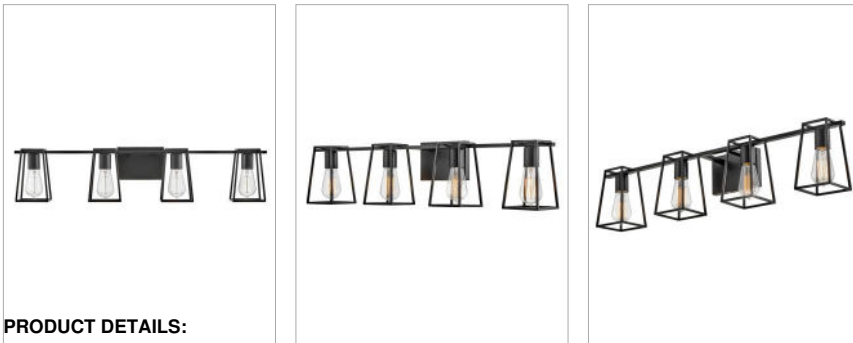

FILMORE

5164BK

LARGE FOUR LIGHT VANITY

Filmore's open cage silhouette is a perfect showcase for vintage filament bulbs while offering a glimpse of its workhorse mentality. An industrial-inspired backplate and fitter ensure that effortless style reigns supreme. Filmore is sure to add no-nonsense function and a transitional spirit to any space and is available in a variety of finishes.

DETAILS	
FINISH:	Black
MATERIAL:	Steel
DIMMABLE:	No

DIMENSIONS	
WIDTH:	33.5"
HEIGHT:	7.5"
WEIGHT:	4.2lb
BACK PLATE:	6.5"W X 4.5"H
EXTENSION:	6.8"
TOP TO OUTLET:	2.25"

LIGHT SOURCE	
LIGHT SOURCE:	Socketed
WATTAGE:	4-14w Med. LED, 100w Equiv.
VOLTAGE:	120v

SHIPPING	
CARTON LENGTH:	35
CARTON WIDTH:	8
CARTON HEIGHT:	9.5
CARTON WEIGHT:	6

PRODUCT DETAILS:

- Mounting hardware is hidden on the back plate to ensure a clean silhouette
- Fixture can be mounted either up or down
- Suitable for use in damp locations as defined by NEC and CEC. Meets United States UL Underwriters Laboratories & CSA Canadian Standards Association Product Safety Standards.
- Ideal for vintage filament bulbs (not included)
- Merging the best of traditional and modern elements, with a sophisticated and streamlined look