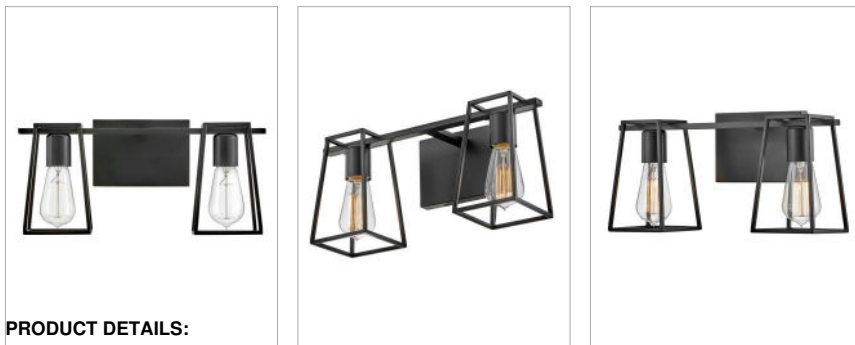

### SMALL TWO LIGHT VANITY

Filmore's open cage silhouette is a perfect showcase for vintage filament bulbs while offering a glimpse of its workhorse mentality. An industrial-inspired backplate and fitter ensure that effortless style reigns supreme. Filmore is sure to add no-nonsense function and a transitional spirit to any space and is available in a variety of finishes.

DETAILS	
FINISH:	Black
MATERIAL:	Steel
DIMMABLE:	No

DIMENSIONS	
WIDTH:	16"
HEIGHT:	7.5"
WEIGHT:	2.5lb
BACK PLATE:	6.5"W X 4.5"H
EXTENSION:	6.8"
TOP TO OUTLET:	2.25"

LIGHT SOURCE	
LIGHT SOURCE:	Socketed
WATTAGE:	2-14w Med. LED, 100w Equiv.
VOLTAGE:	120v

#### PRODUCT DETAILS:

- Mounting hardware is hidden on the back plate to ensure a clean silhouette
- Fixture can be mounted either up or down
- Suitable for use in damp locations as defined by NEC and CEC. Meets United States UL Underwriters Laboratories & CSA Canadian Standards Association Product Safety Standards.
- Ideal for vintage filament bulbs (not included)
- Merging the best of traditional and modern elements, with a sophisticated and streamlined look