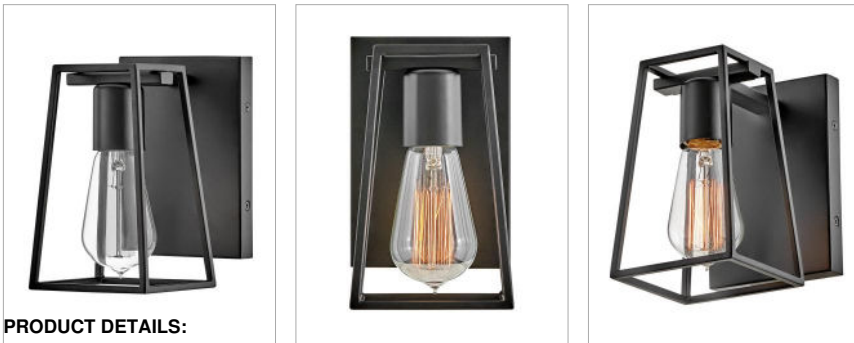

FILMORE

5160BK

SMALL SINGLE LIGHT VANITY

Filmore's open cage silhouette is a perfect showcase for vintage filament bulbs while offering a glimpse of its workhorse mentality. An industrial-inspired backplate and fitter ensure that effortless style reigns supreme. Filmore is sure to add no-nonsense function and a transitional spirit to any space and is available in a variety of finishes.

DETAILS	
FINISH:	Black
MATERIAL:	Steel
DIMMABLE:	No

DIMENSIONS	
WIDTH:	4.5"
HEIGHT:	7.5"
WEIGHT:	1.5lb
BACK PLATE:	4.5"W X 6.5"H
EXTENSION:	6.8"
TOP TO OUTLET:	2.25"

LIGHT SOURCE	
LIGHT SOURCE:	Socketed
WATTAGE:	1-14w Med. LED, 100w Equiv.
VOLTAGE:	120v

SHIPPING	
CARTON LENGTH:	8
CARTON WIDTH:	6.5
CARTON HEIGHT:	9.5
CARTON WEIGHT:	2

PRODUCT DETAILS:

- Mounting hardware is hidden on the back plate to ensure a clean silhouette
- Fixture can be mounted either up or down
- Suitable for use in damp locations as defined by NEC and CEC. Meets United States UL Underwriters Laboratories & CSA Canadian Standards Association Product Safety Standards.
- Ideal for vintage filament bulbs (not included)
- Merging the best of traditional and modern elements, with a sophisticated and streamlined look