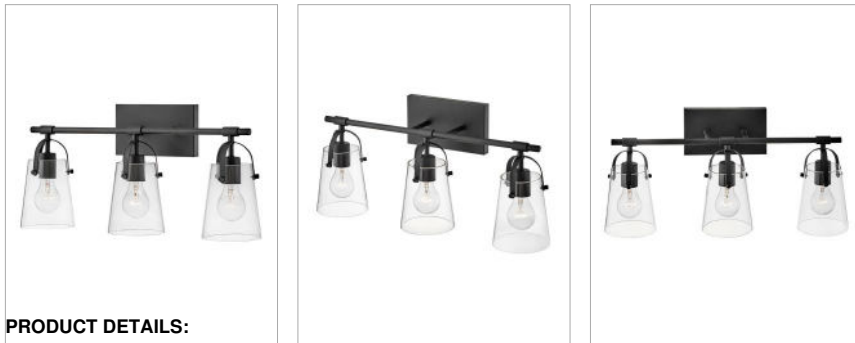

FOSTER

5133BK

MEDIUM THREE LIGHT VANITY

Clean and airy, Foster breathes composed simplicity into any bath space. Softly tapered clear glass, suspended from an arched handle, adds pizzazz to its transitional shape.

DETAILS	
FINISH:	Black
MATERIAL:	Steel
GLASS:	Clear
DIMMABLE:	No

DIMENSIONS	
WIDTH:	22.8"
HEIGHT:	10.8"
WEIGHT:	5lb
BACK PLATE:	8"W X 4.5"H
EXTENSION:	6.5"
TOP TO OUTLET:	2.25"

LIGHT SOURCE	
LIGHT SOURCE:	Socketed
WATTAGE:	3-14w Med. LED, 100W Equiv.
VOLTAGE:	120v

SHIPPING	
CARTON LENGTH:	23.5
CARTON WIDTH:	7.5
CARTON HEIGHT:	13.3
CARTON WEIGHT:	6.2

PRODUCT DETAILS:

- Mounting hardware is hidden on the back plate to ensure a clean silhouette
- Fixture can be mounted either up or down
- Suitable for use in damp locations as defined by NEC and CEC. Meets United States UL Underwriters Laboratories & CSA Canadian Standards Association Product Safety Standards.
- Merging the best of traditional and modern elements, with a sophisticated and streamlined look