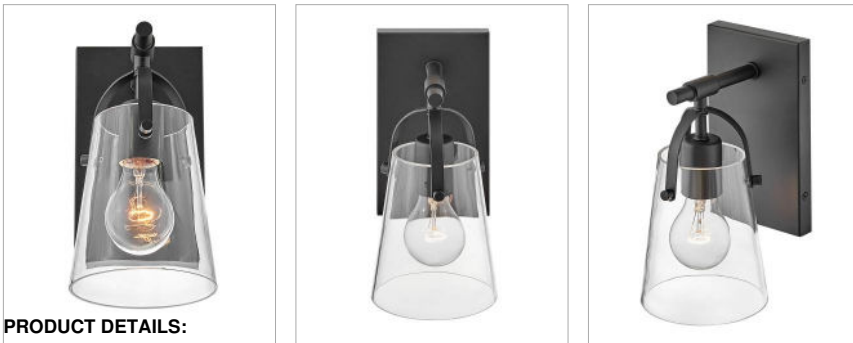

FOSTER

5130BK

MEDIUM SINGLE LIGHT VANITY

Clean and airy, Foster breathes composed simplicity into any bath space. Softly tapered clear glass, suspended from an arched handle, adds pizzazz to its transitional shape.

DETAILS	
FINISH:	Black
MATERIAL:	Steel
GLASS:	Clear
DIMMABLE:	No

DIMENSIONS	
WIDTH:	5"
HEIGHT:	10"
WEIGHT:	2lb
BACK PLATE:	4.5"W X 8"H
EXTENSION:	6.5"
TOP TO OUTLET:	4"

LIGHT SOURCE	
LIGHT SOURCE:	Socketed
WATTAGE:	1-14w Med. LED, 100w Equiv.
VOLTAGE:	120v

SHIPPING	
CARTON LENGTH:	13.8
CARTON WIDTH:	8.7
CARTON HEIGHT:	7.3
CARTON WEIGHT:	2.6

PRODUCT DETAILS:

- Mounting hardware is hidden on the back plate to ensure a clean silhouette
- Fixture can be mounted either up or down
- Suitable for use in damp locations as defined by NEC and CEC. Meets United States UL Underwriters Laboratories & CSA Canadian Standards Association Product Safety Standards.
- Merging the best of traditional and modern elements, with a sophisticated and streamlined look

HINKLEY

HINKLEY
33000 Pin Oak Parkway
Avon Lake, OH 44012

PHONE: (440) 653-5500
Toll Free: 1 (800) 446-5539

hinkley.com