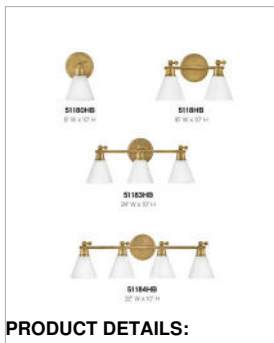

PRODUCT DETAILS:

- Fixture can be mounted either up or down
- Suitable for use in damp locations as defined by NEC and CEC. Meets United States UL Underwriters Laboratories & CSA Canadian Standards Association Product Safety Standards.
- Fully adjustable up or down
- Merging the best of traditional and modern elements, with a sophisticated and streamlined look
- All dimensions listed are as shown