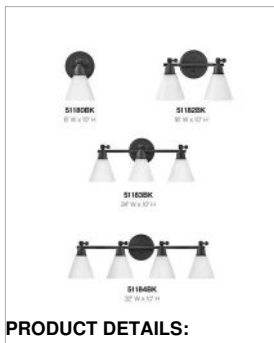

ARTI

51184BK

LARGE ADJUSTABLE FOUR LIGHT VANITY

The perfect fixture for any space, Arti embodies simple elegance with its functional, streamlined design. Offering a robust lineup of fixture silhouettes, every aspect of the Arti family is adorned with practical features for a seamless integration into any room.

DETAILS	
FINISH:	Black
MATERIAL:	Steel
GLASS:	Cased Opal
DIMMABLE:	No

DIMENSIONS	
WIDTH:	32"
HEIGHT:	10"
WEIGHT:	6.4lb
BACK PLATE:	6" Dia.
EXTENSION:	7"
TOP TO OUTLET:	3"

LIGHT SOURCE	
LIGHT SOURCE:	Socketed
WATTAGE:	4-10w Med. LED, 100w Equiv.
VOLTAGE:	120v

SHIPPING	
CARTON LENGTH:	31.5
CARTON WIDTH:	13.4
CARTON HEIGHT:	8.5
CARTON WEIGHT:	9

PRODUCT DETAILS:

- Fixture can be mounted either up or down
- Suitable for use in damp locations as defined by NEC and CEC. Meets United States UL Underwriters Laboratories & CSA Canadian Standards Association Product Safety Standards.
- Fully adjustable up or down
- Merging the best of traditional and modern elements, with a sophisticated and streamlined look
- All dimensions listed are as shown