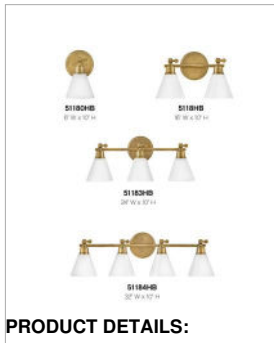

ARTI

51183HB

MEDIUM ADJUSTABLE THREE LIGHT VANITY

The perfect fixture for any space, Arti embodies simple elegance with its functional, streamlined design. Offering a robust lineup of fixture silhouettes, every aspect of the Arti family is adorned with practical features for a seamless integration into any room.

DETAILS	
FINISH:	Heritage Brass
MATERIAL:	Steel
GLASS:	Cased Opal
DIMMABLE:	No

DIMENSIONS	
WIDTH:	24"
HEIGHT:	10"
WEIGHT:	5lb
BACK PLATE:	6" Dia.
EXTENSION:	7"
TOP TO OUTLET:	3"

LIGHT SOURCE	
LIGHT SOURCE:	Socketed
WATTAGE:	3-10w Med. LED, 100w Equiv.
VOLTAGE:	120v

SHIPPING	
CARTON LENGTH:	23.6
CARTON WIDTH:	13.4
CARTON HEIGHT:	8.5
CARTON WEIGHT:	6.9

PRODUCT DETAILS:

- Fixture can be mounted either up or down
- Suitable for use in damp locations as defined by NEC and CEC. Meets United States UL Underwriters Laboratories & CSA Canadian Standards Association Product Safety Standards.
- Fully adjustable up or down
- Merging the best of traditional and modern elements, with a sophisticated and streamlined look
- All dimensions listed are as shown