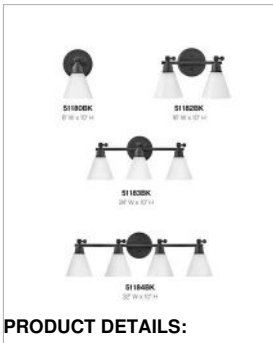

ARTI

51183BK

MEDIUM ADJUSTABLE THREE LIGHT VANITY

The perfect fixture for any space, Arti embodies simple elegance with its functional, streamlined design. Offering a robust lineup of fixture silhouettes, every aspect of the Arti family is adorned with practical features for a seamless integration into any room.

DETAILS	
FINISH:	Black
MATERIAL:	Steel
GLASS:	Cased Opal
DIMMABLE:	No

DIMENSIONS	
WIDTH:	24"
HEIGHT:	10"
WEIGHT:	5lb
BACK PLATE:	6" Dia.
EXTENSION:	7"
TOP TO OUTLET:	3"

LIGHT SOURCE	
LIGHT SOURCE:	Socketed
WATTAGE:	3-10w Med. LED, 100w Equiv.
VOLTAGE:	120v

SHIPPING	
CARTON LENGTH:	23.6
CARTON WIDTH:	13.4
CARTON HEIGHT:	8.5
CARTON WEIGHT:	6.9

- Fixture can be mounted either up or down
- Suitable for use in damp locations as defined by NEC and CEC. Meets United States UL Underwriters Laboratories & CSA Canadian Standards Association Product Safety Standards.
- Fully adjustable up or down
- Merging the best of traditional and modern elements, with a sophisticated and streamlined look
- All dimensions listed are as shown