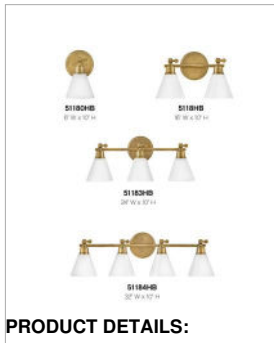

PRODUCT DETAILS:

- Fixture can be mounted either up or down
- Suitable for use in damp locations as defined by NEC and CEC. Meets United States UL Underwriters Laboratories & CSA Canadian Standards Association Product Safety Standards.
- Fully adjustable up or down
- Merging the best of traditional and modern elements, with a sophisticated and streamlined look
- All dimensions listed are as shown