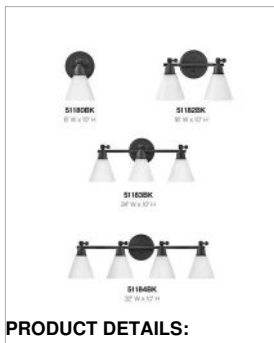

PRODUCT DETAILS:

- Fixture can be mounted either up or down
- Suitable for use in damp locations as defined by NEC and CEC. Meets United States UL Underwriters Laboratories & CSA Canadian Standards Association Product Safety Standards.
- Fully adjustable up or down
- Merging the best of traditional and modern elements, with a sophisticated and streamlined look
- All dimensions listed are as shown