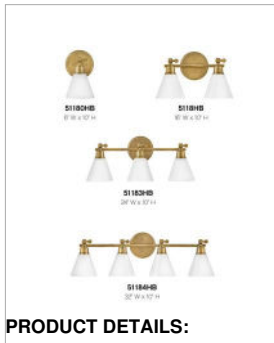

ARTI

51180HB

MEDIUM ADJUSTABLE SINGLE LIGHT VANITY

The perfect fixture for any space, Arti embodies simple elegance with its functional, streamlined design. Offering a robust lineup of fixture silhouettes, every aspect of the Arti family is adorned with practical features for a seamless integration into any room.

DETAILS	
FINISH:	Heritage Brass
MATERIAL:	Steel
GLASS:	Cased Opal
DIMMABLE:	No

DIMENSIONS	
WIDTH:	6"
HEIGHT:	10"
WEIGHT:	1.8lb
BACK PLATE:	6" Dia.
EXTENSION:	7"
TOP TO OUTLET:	3"

LIGHT SOURCE	
LIGHT SOURCE:	Socketed
WATTAGE:	1-10w Med. LED, 100w Equiv.
VOLTAGE:	120v

SHIPPING	
CARTON LENGTH:	8.3
CARTON WIDTH:	8.3
CARTON HEIGHT:	12.4
CARTON WEIGHT:	2.5

PRODUCT DETAILS:

- Fixture can be mounted either up or down
- Suitable for use in damp locations as defined by NEC and CEC. Meets United States UL Underwriters Laboratories & CSA Canadian Standards Association Product Safety Standards.
- Fully adjustable up or down
- Merging the best of traditional and modern elements, with a sophisticated and streamlined look
- All dimensions listed are as shown