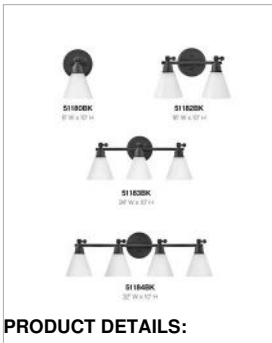

ARTI

51180BK

MEDIUM ADJUSTABLE SINGLE LIGHT VANITY

The perfect fixture for any space, Arti embodies simple elegance with its functional, streamlined design. Offering a robust lineup of fixture silhouettes, every aspect of the Arti family is adorned with practical features for a seamless integration into any room.

DETAILS	
FINISH:	Black
MATERIAL:	Steel
GLASS:	Cased Opal
DIMMABLE:	No

DIMENSIONS	
WIDTH:	6"
HEIGHT:	10"
WEIGHT:	1.8lb
BACK PLATE:	6" Dia.
EXTENSION:	7"
TOP TO OUTLET:	3"

LIGHT SOURCE	
LIGHT SOURCE:	Socketed
WATTAGE:	1-10w Med. LED, 100w Equiv.
VOLTAGE:	120v

SHIPPING	
CARTON LENGTH:	8.3
CARTON WIDTH:	8.3
CARTON HEIGHT:	12.4
CARTON WEIGHT:	2.5

PRODUCT DETAILS:

- Fixture can be mounted either up or down
- Suitable for use in damp locations as defined by NEC and CEC. Meets United States UL Underwriters Laboratories & CSA Canadian Standards Association Product Safety Standards.
- Fully adjustable up or down
- Merging the best of traditional and modern elements, with a sophisticated and streamlined look
- All dimensions listed are as shown