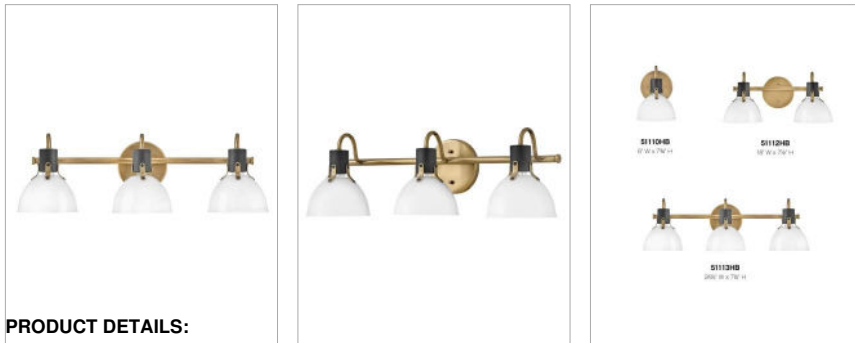

### MEDIUM THREE LIGHT VANITY

Argo exudes class and style with a vintage industrial flair and a sleek silhouette. This transitional design features suspended cased opal glass and is available in two finish combinations, Chrome with Black and Heritage Brass with Black.

DETAILS	
FINISH:	Heritage Brass
MATERIAL:	Steel
GLASS:	Cased Opal
DIMMABLE:	No

DIMENSIONS	
WIDTH:	24.5"
HEIGHT:	7.5"
WEIGHT:	4.4lb
BACK PLATE:	5" Dia.
EXTENSION:	8.3"
TOP TO OUTLET:	3.25"

LIGHT SOURCE	
LIGHT SOURCE:	Socketed
WATTAGE:	3-12w Med. LED, 100w Equiv.
VOLTAGE:	120v

SHIPPING	
CARTON LENGTH:	28.9
CARTON WIDTH:	8.3
CARTON HEIGHT:	8.5
CARTON WEIGHT:	6.2

- Fixture can be mounted either up or down
- Suitable for use in damp locations as defined by NEC and CEC. Meets United States UL Underwriters Laboratories & CSA Canadian Standards Association Product Safety Standards.
- Bold lines and a clean, minimalist style creates a modern look