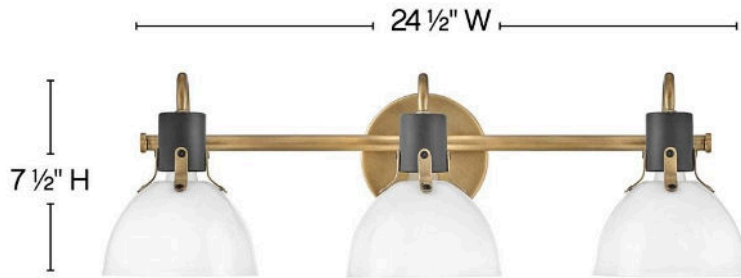

### MEDIUM THREE LIGHT VANITY

Argo exudes class and style with a vintage industrial flair and a sleek silhouette. This transitional design features suspended cased opal glass and is available in two finish combinations, Chrome with Black and Heritage Brass with Black.

DETAILS	
FINISH:	Heritage Brass
MATERIAL:	Steel
GLASS:	Cased Opal
DIMMABLE:	No

DIMENSIONS	
WIDTH:	24.5"
HEIGHT:	7.5"
WEIGHT:	4.4lb
BACK PLATE:	5" Dia.
EXTENSION:	8.3"
TOP TO OUTLET:	3.25"

LIGHT SOURCE	
LIGHT SOURCE:	Socketed
WATTAGE:	3-12w Med. LED, 100w Equiv.
VOLTAGE:	120v

SHIPPING	
CARTON LENGTH:	28.9
CARTON WIDTH:	8.3
CARTON HEIGHT:	8.5
CARTON WEIGHT:	6.2

- Fixture can be mounted either up or down
- Suitable for use in damp locations as defined by NEC and CEC. Meets United States UL Underwriters Laboratories & CSA Canadian Standards Association Product Safety Standards.
- Bold lines and a clean, minimalist style creates a modern look