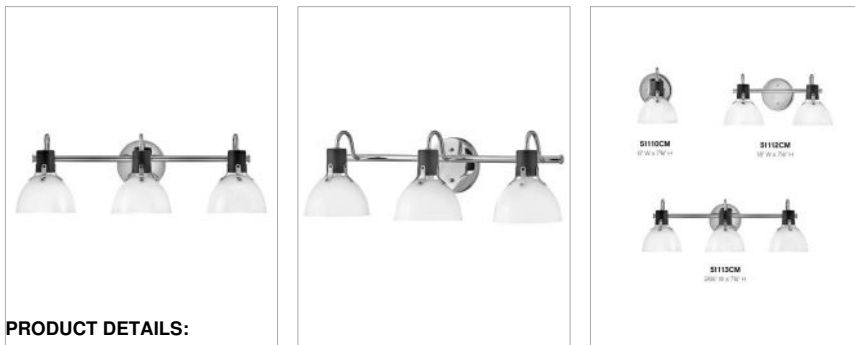

### MEDIUM THREE LIGHT VANITY

Argo exudes class and style with a vintage industrial flair and a sleek silhouette. This transitional design features suspended cased opal glass and is available in two finish combinations, Chrome with Black and Heritage Brass with Black.

DETAILS	
FINISH:	Chrome
MATERIAL:	Steel
GLASS:	Cased Opal
DIMMABLE:	No

DIMENSIONS	
WIDTH:	24.5"
HEIGHT:	7.5"
WEIGHT:	4.4lb
BACK PLATE:	5" Dia.
EXTENSION:	8.3"
TOP TO OUTLET:	3.25"

LIGHT SOURCE	
LIGHT SOURCE:	Socketed
WATTAGE:	3-12w Med. LED, 100w Equiv.
VOLTAGE:	120v

SHIPPING	
CARTON LENGTH:	28.9
CARTON WIDTH:	8.3
CARTON HEIGHT:	8.5
CARTON WEIGHT:	6.2

- Fixture can be mounted either up or down
- Suitable for use in damp locations as defined by NEC and CEC. Meets United States UL Underwriters Laboratories & CSA Canadian Standards Association Product Safety Standards.
- Bold lines and a clean, minimalist style creates a modern look
- Sparkling chrome with reflective finish