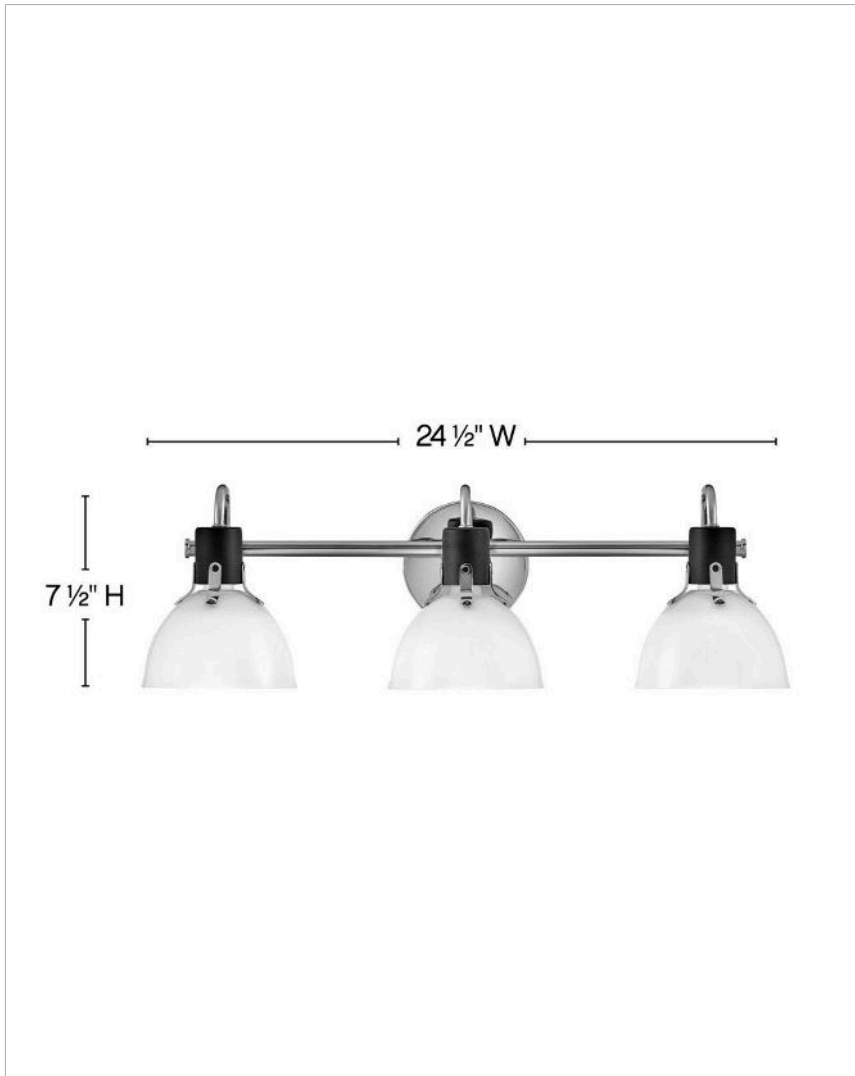

## 51113CM

### MEDIUM THREE LIGHT VANITY

Argo exudes class and style with a vintage industrial flair and a sleek silhouette. This transitional design features suspended cased opal glass and is available in two finish combinations, Chrome with Black and Heritage Brass with Black.

DETAILS	
FINISH:	Chrome
MATERIAL:	Steel
GLASS:	Cased Opal
DIMMABLE:	No

DIMENSIONS	
WIDTH:	24.5"
HEIGHT:	7.5"
WEIGHT:	4.4lb
BACK PLATE:	5" Dia.
EXTENSION:	8.3"
TOP TO OUTLET:	3.25"

LIGHT SOURCE	
LIGHT SOURCE:	Socketed
WATTAGE:	3-12w Med. LED, 100w Equiv.
VOLTAGE:	120v

SHIPPING	
CARTON LENGTH:	28.9
CARTON WIDTH:	8.3
CARTON HEIGHT:	8.5
CARTON WEIGHT:	6.2

- Fixture can be mounted either up or down
- Suitable for use in damp locations as defined by NEC and CEC. Meets United States UL Underwriters Laboratories & CSA Canadian Standards Association Product Safety Standards.
- Bold lines and a clean, minimalist style creates a modern look
- Sparkling chrome with reflective finish